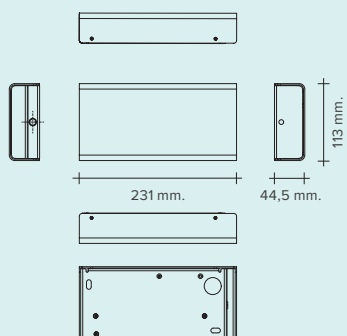

DRIVER BOX L

xxxx.B3
xxxx.B5
xxxx.B6

DRIVER BOX S

xxxx.B1
xxxx.B2
xxxx.B4

CANOPIE

xxxx.M4

Ø 85

Settings and components