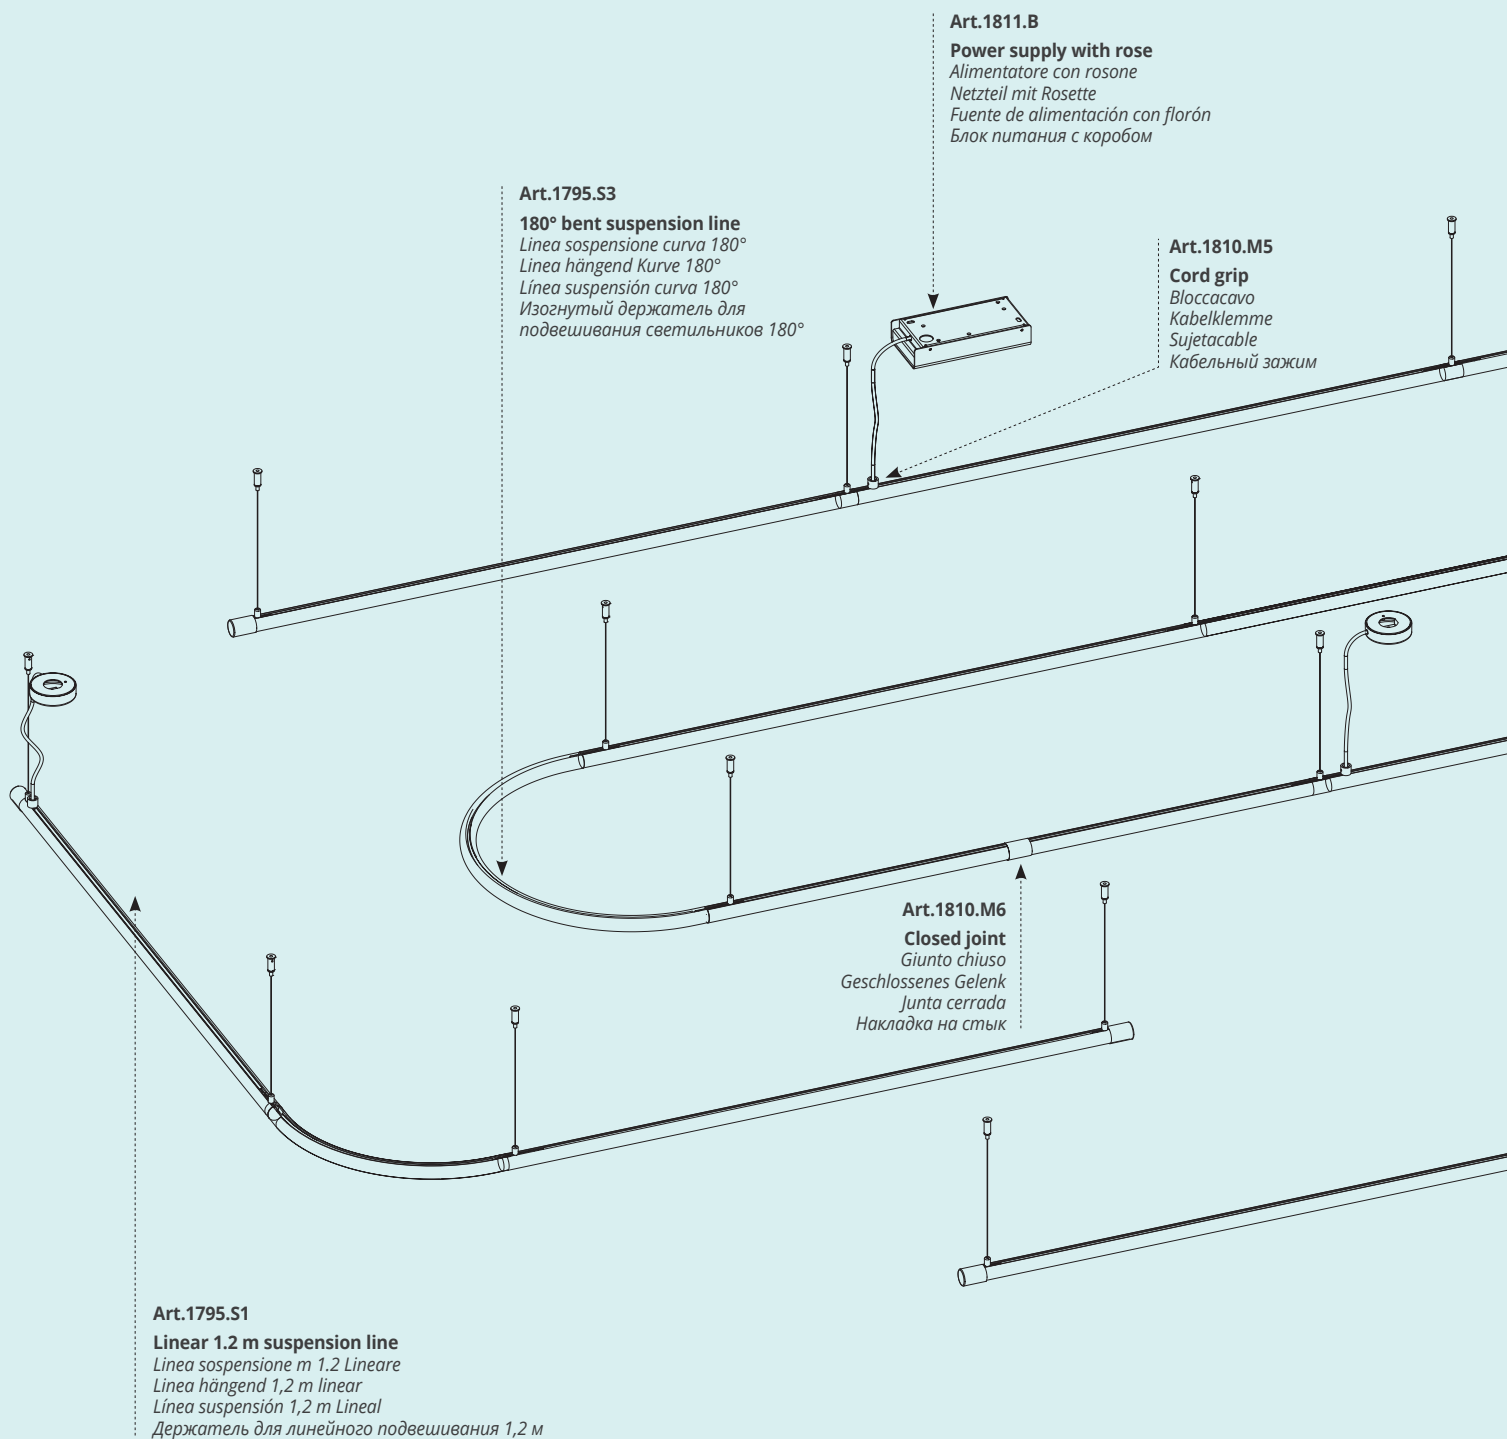

Settings and components

Configurazione e componenti / Konfigurationen und Komponenten / Configuraciones y componentes / Компоновка и детали