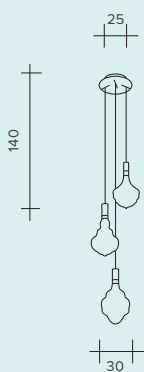

BLACK EDITION

HONEY BLACK EDITION

HONEY

SUSPENSION

BLACK EDITION

LED 5,3W - 500 mA
3000°K / 424 lumen

LED 5,3W - 500 mA
3000°K / 424 lumen

LED 5,3W - 500 mA
3000°K / 424 lumen