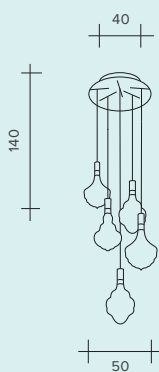

LED 31,8W - 500 mA
3000°K / 2544 lumen