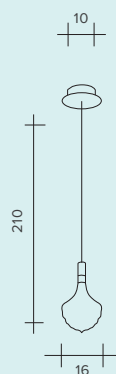

BLACK EDITION

HONEY BLACK EDITION

HONEY

SUSPENSION

BLACK EDITION

LED 5,3W - 500 mA
3000°K / 424 lumen

LED 5,3W - 500 mA
3000°K / 424 lumen

LED 5,3W - 500 mA
3000°K / 424 lumen