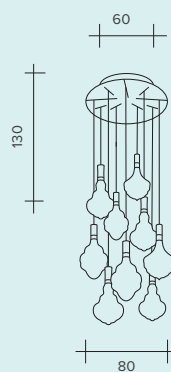

LED 47,7W - 500 mA
3000°K / 3816 lumen

HONEY BLACK EDITION Suspension

Lampada a sospensione

Pendelleuchte

Lámpara colgante

Подвесная лампа

FINISHES / FINITURE / FARBE / ACABADOS / ОТДЕЛКИ

GLASS

Vetri / Glas / Cristales / Стёкло

○ Trasparente / Transparent / Transparente / Прозрачный