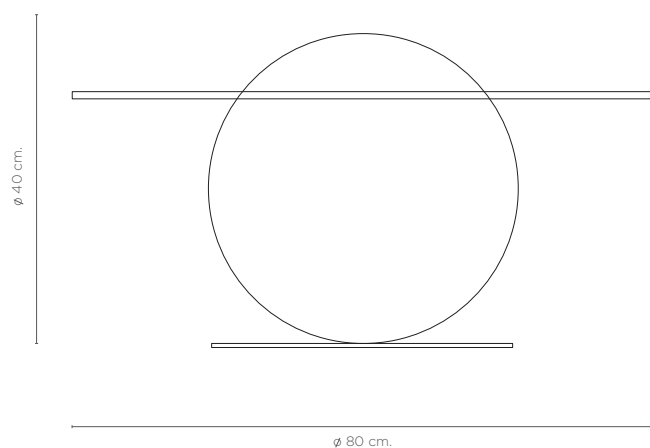

SOLARIS

Datos técnicos

LED Bulb E27
15W
2700K dimmable

Estructura

Chrome

Black Nickel

Gold

Base

Gold

Alabastro

White Gelsa