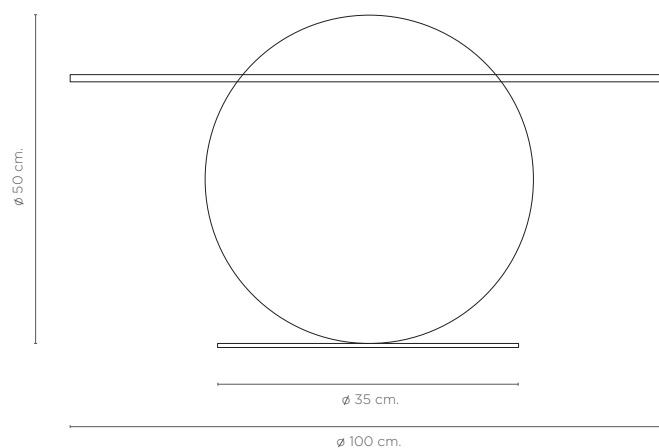

SOLARIS

Datos técnicos

LED Bulb E27
15W
2700K dimmable

Estructura

Chrome

Black Nickel

Gold

Base

Gold

Alabastro

White Gelsa