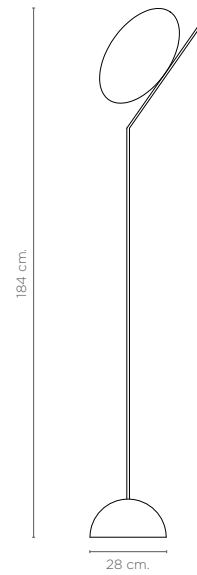

# REFLEX 50-9585/50-9586

Floor/table lamp

Alabaster ellipse mounted on a metal disc, produces duplicate reflections. The black Marquina marble base. Versatile and avant-garde for any public or private environment.

## REFLEX FLOOR

## REFLEX TABLE

### Technical Specs

G9 LED 3,5w 3000K

**50-9585 Reflex Floor** 28 x 184 cm.

**50-9586 Reflex Table** 18 x 71 cm.