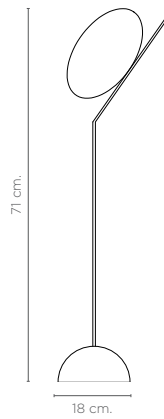

# REFLEX 50-9585/50-9586

Floor/table lamp

Alabaster ellipse mounted on a metal disc, produces duplicate reflections. The black Marquina marble base. Versatile and avant-garde for any public or private environment.

## REFLEX TABLE

### Technical Specs

G9 LED 3,5w 3000K

**50-9585 Reflex Floor** 28 x 184 cm.

**50-9586 Reflex Table** 18 x 71 cm.