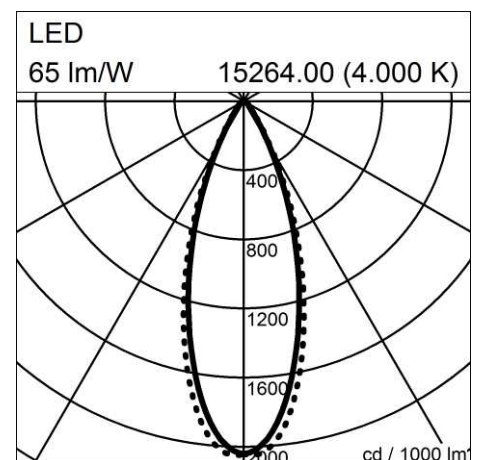

TZ-6 (15264.00)

Manufacturer: Schmitz-Leuchten GmbH & Co. KG
15264.00 TZ-6
Surface: white
Measurements (LxBxH): 220 x 220 x 75 mm
Light distribution: indirect
Lightsource: LED, K,
Weight: 1,3 kg
degree of protection: IP20
protection class: 1

Lighting Data

Lightsource: LED, K,
Measurements (LxBxH): 220 x 220 x 75 mm
Energy Efficiency Classification (EEC): A++,A+,A

5 year warranty as specified in our terms of warranty at www.schmitz-lighting.com/warranty