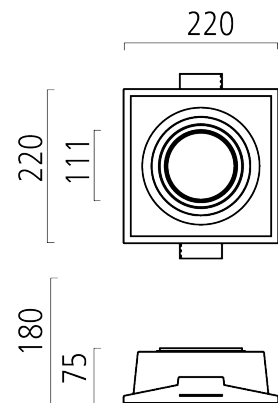

TZ-6 (15264.00)

Manufacturer: Schmitz-Leuchten GmbH & Co. KG
15264.00 TZ-6
Surface: white
Measurements (LxBxH): 220 x 220 x 75 mm
Light distribution: indirect
Lightsource: LED, K,
Weight: 1,3 kg
degree of protection: IP20
protection class: 1

Lighting Data

Lightsource: LED, K,
Measurements (LxBxH): 220 x 220 x 75 mm
Energy Efficiency Classification (EEC): A++,A+,A

5 year warranty as specified in our terms of warranty at www.schmitz-lighting.com/warranty