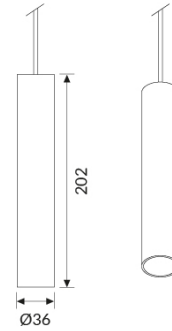

STYLO

CODE		FLUX	SIZE	CERTIFICATIONS
88PC8K440	8W 40° 4000K	574lm	Ø 36mm	    

Optic

Polycarbonate lens

Specifications

CRI>90

McAdams 3

Life Time: L80/B10 >50.000h