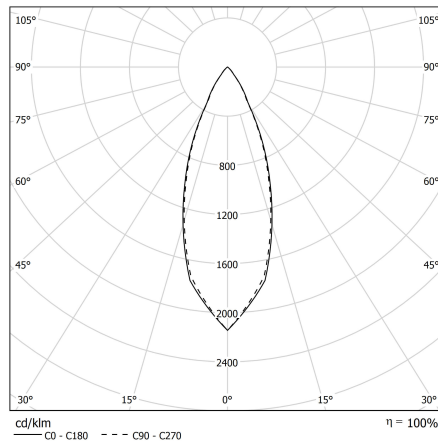

STYLO

CODE		FLUX	SIZE	CERTIFICATIONS
88PC8K440	8W 40° 4000K	574lm	Ø 36mm	    

Optic

Polycarbonate lens

Specifications

CRI>90

McAdams 3

Life Time: L80/B10 >50.000h