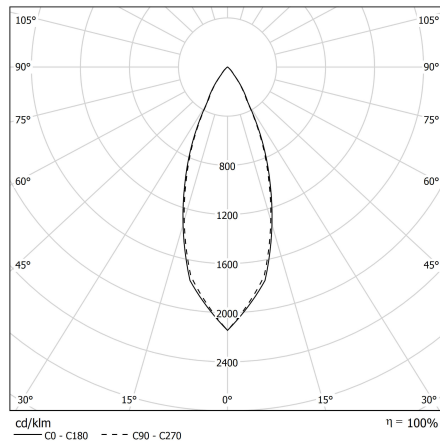

STYLO

CODE		FLUX	SIZE	CERTIFICATIONS
88PC5K440	5W 40° 4000K	360lm	Ø 36mm	    

Optic

Polycarbonate lens

Specifications

CRI>90

McAdams 3

Life Time: L80/B10 >50.000h