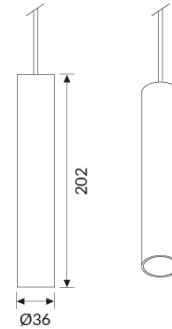

STYLO

CODE		FLUX	SIZE	CERTIFICATIONS
88PC5K440	5W 40° 4000K	360lm	Ø 36mm	    

Optic

Polycarbonate lens

Specifications

CRI>90

McAdams 3

Life Time: L80/B10 >50.000h