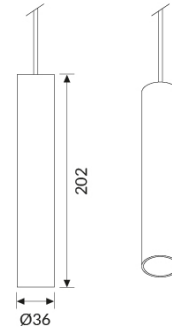

## STYLO

CODE		FLUX	SIZE	CERTIFICATIONS
88PC5K425	5W 25° 4000K	360lm	Ø 36mm	    