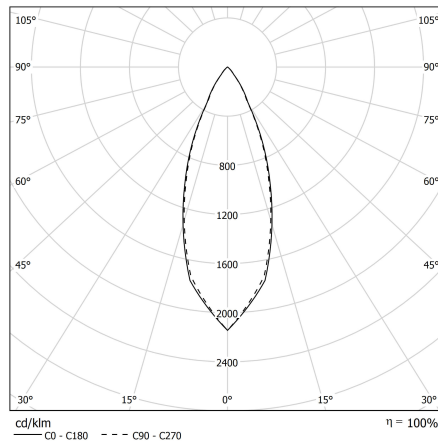

## STYLO

CODE		FLUX	SIZE	CERTIFICATIONS
88PC5K425	5W 25° 4000K	360lm	Ø 36mm	    

### Optic

Polycarbonate lens