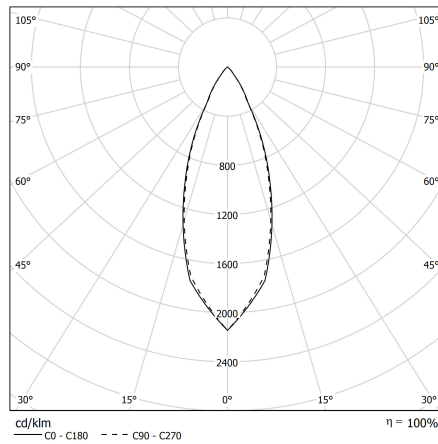

STYLO

CODE		FLUX	SIZE	CERTIFICATIONS
88PC5K340	5W 40° 3000K	318lm	Ø 36mm	    

Optic

Polycarbonate lens

Specifications

CRI>90

McAdams 3

Life Time: L80/B10 >50.000h