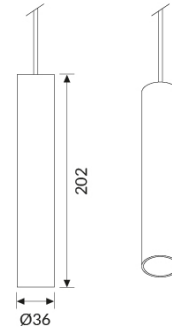

STYLO

CODE		FLUX	SIZE	CERTIFICATIONS
88PC5K340	5W 40° 3000K	318lm	Ø 36mm	    

Optic

Polycarbonate lens

Specifications

CRI>90

McAdams 3

Life Time: L80/B10 >50.000h