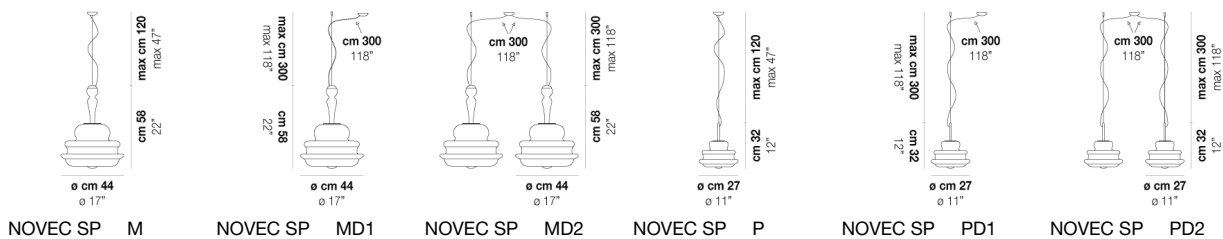

NOVECEN TO SP G

TECHNICAL DATA:

CERTIFICATIONS:

LIGHT SOURCES

5x60w 220-240V
 50/60 Hz E14

VOLUME Mc 0,54
 GROSS WEIGHT Kg 28
 NET WEIGHT Kg 17

download

SHADE FINISHING

BCRI

CRR1

FRAME FINISHING

CR

OTHER VERSION AVAILABLE

Click on the version to go to the web version of the product

NOVEC SP M

NOVEC SP MD1