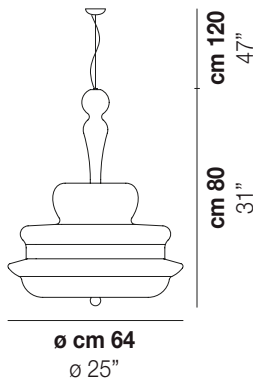

NOVECEN TO SP G

TECHNICAL DATA:

CERTIFICATIONS:

LIGHT SOURCES

5x60w 220-240V
 50/60 Hz E14

VOLUME Mc 0,54
 GROSS WEIGHT Kg 28
 NET WEIGHT Kg 17

download

SHADE FINISHING