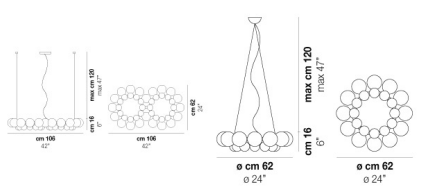

24PEA SP

OTHER AVAILABLE VERSIONS

24PEA SP K2