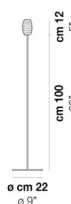

DAMASCO PT M

TECHNICAL DATA:

CERTIFICATIONS:

LIGHT SOURCES

1x77w 220-240V 50/60 Hz E27

VOLUME Mc 0,17
 GROSS WEIGHT Kg 16,3
 NET WEIGHT Kg 12,3

download

SHADE FINISHING

CRAM

CRCR

FRAME FINISHING

NI

OTHER VERSION AVAILABLE

Click on the version to go to the web version of the product

DAMAS PT G

DAMAS PT 100P