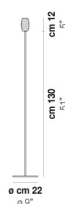

DAMASCO PT M

TECHNICAL DATA:

CERTIFICATIONS:

LIGHT SOURCES

1x77w 220-240V 50/60 Hz E27

VOLUME Mc 0,17
 GROSS WEIGHT Kg 16,3
 NET WEIGHT Kg 12,3

download

SHADE FINISHING

CRAM

CRCR

FRAME FINISHING

NI

OTHER VERSION AVAILABLE

Click on the version to go to the web version of the product

DAMAS PT G

DAMAS PT 100P