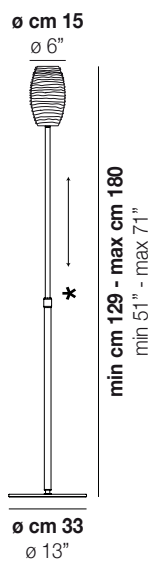

DAMASCO PT M

TECHNICAL DATA:

CERTIFICATIONS:

LIGHT SOURCES

1x77w 220-240V 50/60 Hz E27

VOLUME Mc 0,17
 GROSS WEIGHT Kg 16,3
 NET WEIGHT Kg 12,3

download

SHADE FINISHING