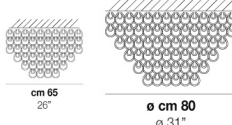

MGIQG PL 65Q

MGIQG PL 80