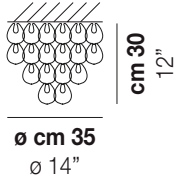

MINIGIOG PL 35

TECHNICAL DATA:

CERTIFICATIONS:

LIGHT SOURCES

2x60w 220-240V E14
50/60 Hz

VOLUME Mc 0,16
 GROSS WEIGHT Kg 11
 NET WEIGHT Kg 6

download

SHADE FINISHING