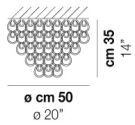

MINIGIOG PL 35

TECHNICAL DATA:

CERTIFICATIONS:

LIGHT SOURCES

2x60w 220-240V E14
50/60 Hz

VOLUME Mc 0,16
GROSS WEIGHT Kg 11
NET WEIGHT Kg 6

download

SHADE FINISHING

BC

CRAM

CRAG

CRBR

CRFU

CRNN

CROR

CRRR

CRTR

NE

FRAME FINISHING

BR

CR

OTHER VERSION AVAILABLE

Click on the version to go to the web version of the product

MGIQG PL 50

MGIQG PL 60

MGIQG PL 65Q

MGIQG PL 80

MGIQG PL CA3