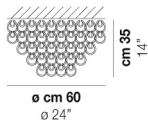

MINIGIOG PL 35

TECHNICAL DATA:

CERTIFICATIONS:

LIGHT SOURCES

2x60w 220-240V E14
50/60 Hz

VOLUME Mc 0,16
GROSS WEIGHT Kg 11
NET WEIGHT Kg 6

download

SHADE FINISHING

BC

CRAM

CRAG

CRBR

CRFU

CRNN

CROR

CRRR

CRTR

NE

FRAME FINISHING

BR

CR

OTHER VERSION AVAILABLE

Click on the version to go to the web version of the product

MGIQG PL 50

MGIQG PL 60

MGIQG PL 65Q

MGIQG PL 80

MGIQG PL CA3