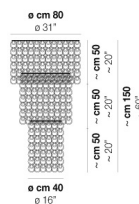

MGIQG PL CA3