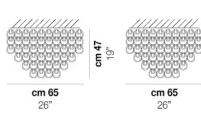

MINIGIOG PL 35

TECHNICAL DATA:

CERTIFICATIONS:

LIGHT SOURCES

2x60w 220-240V E14
50/60 Hz

VOLUME Mc 0,16
GROSS WEIGHT Kg 11
NET WEIGHT Kg 6

download

SHADE FINISHING

BC

CRAM

CRAG

CRBR

CRFU

CRNN

CROR

CRRR

CRTR

NE

FRAME FINISHING

BR

CR

OTHER VERSION AVAILABLE

Click on the version to go to the web version of the product

MGIQG PL 50

MGIQG PL 60

MGIQG PL 65Q

MGIQG PL 80

MGIQG PL CA3