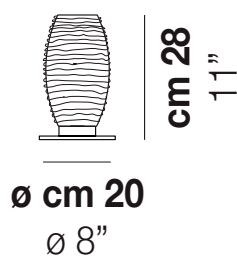

DAMASCO LT M

TECHNICAL DATA:

CERTIFICATIONS:

LIGHT SOURCES

1x77w 220-240V
50/60 Hz E27

VOLUME Mc 0,09
GROSS WEIGHT Kg 7,5
NET WEIGHT Kg 5,4

download

SHADE FINISHING