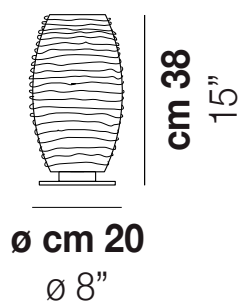

DAMASCO LT G

TECHNICAL DATA:

CERTIFICATIONS:

LIGHT SOURCES

1x77w 220-240V 50/60 Hz E27

VOLUME Mc 0,09
 GROSS WEIGHT Kg 7,5
 NET WEIGHT Kg 5,4

download

SHADE FINISHING