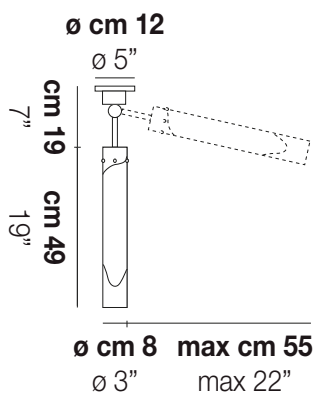

LIO FA

TECHNICAL DATA:

CERTIFICATIONS:

LIGHT SOURCES

1x100w 220-240V
50/60 Hz E27

VOLUME Mc 0,05

GROSS WEIGHT Kg 3

NET WEIGHT Kg 1,7