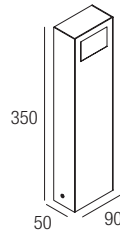

Dimensions

Photometric diagrams

CCT/CRI/Flux

| | |
|-------|--------|
| 2700K | 324 lm |
| 3000K | 360 lm |
| 4000K | 385 lm |

Code construction