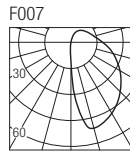

Dimensions

Photometric diagrams

CCT/CRI/Flux

| | |
|-------|--------|
| 2700K | 324 lm |
| 3000K | 360 lm |
| 4000K | 385 lm |

Code construction