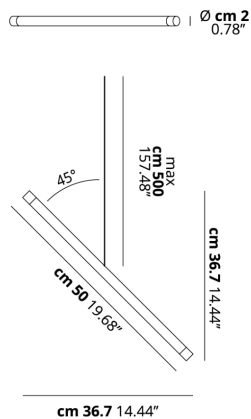

A-TUBE NANO DUO

FEATURES

- **Frame:** Metal
- **Diffusor:** Polycarbonate
- **Dimmable:** Yes
- **Dimmer:** Not Included
- **Bulb:** Included

BULB

LED 2700K 2 x 1W | 300 lm

CERTIFICATION

SPECIFICATION SHEET

PHOTOMETRIC CURVE

FRAME	DIFFUSOR	LED COLOUR	CODE
Chrome	Clear	2700K	158033
Gold	Clear	2700K	158035
Matte Black 9005	Clear	2700K	158032
Matte Champagne	Clear	2700K	158057
Matte White 9010	Clear	2700K	158031
Rose Gold	Clear	2700K	158034