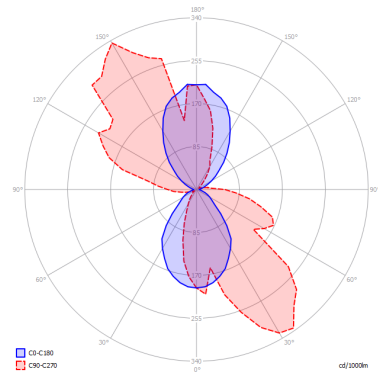

PHOTOMETRIC CURVE

FRAME	DIFFUSOR	LED COLOUR	CODE
Chrome	Clear	2700K	158033
Gold	Clear	2700K	158035
Matte Black 9005	Clear	2700K	158032
Matte Champagne	Clear	2700K	158057
Matte White 9010	Clear	2700K	158031
Rose Gold	Clear	2700K	158034