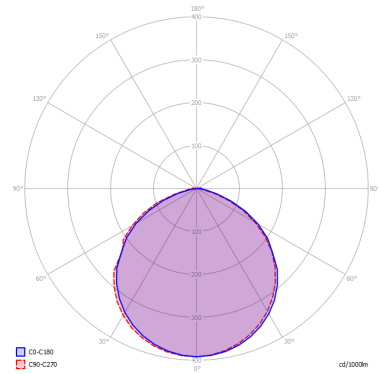

PUZZLE

Single Square

FEATURES

- Frame:** Metal
- Diffusor:** None
- Dimmable:** Yes
- Dimmer:** Not Included
- Bulb:** Included

BULB

LED 2700K 1 x 17W | 1700 lm

or

LED 3000K 1 x 17W | 1800 lm

SPECIFICATION SHEET

CERTIFICATION

PHOTOMETRIC CURVE

FRAME	DIFFUSOR	LED COLOUR	CODE
● Matte Black 9005	None	2700K	146030
● Matte White 9016	None	2700K	146008
● Matte Black 9005	None	3000K	146031
● Matte White 9016	None	3000K	146004