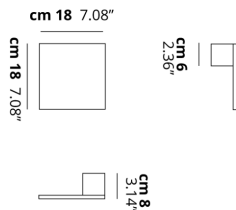

PUZZLE

Single Square

FEATURES

- Frame:** Metal
- Diffusor:** None
- Dimmable:** Yes
- Dimmer:** Not Included
- Bulb:** Included

BULB

LED 2700K 1 x 17W | 1700 lm

or

LED 3000K 1 x 17W | 1800 lm

SPECIFICATION SHEET

CERTIFICATION

PHOTOMETRIC CURVE

FRAME	DIFFUSOR	LED COLOUR	CODE
● Matte Black 9005	None	2700K	146030
● Matte White 9016	None	2700K	146008
● Matte Black 9005	None	3000K	146031
● Matte White 9016	None	3000K	146004