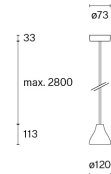

w131 Bell

Technical information

Physical	
Material	Shade: die-cast aluminium Canopy: polyamide
Optics	Lens: PMMA Reflector: polycarbonate
IP rating	20
Protection class	II

LED	
Light source	PAR16 – GU10
Lifetime expectancy	L70 / 25,000 h
CRI Colour rendering index	90
Stand. deviation of colour	3-step MacAdam
Replaceable by a professional	

Article-specific information

Mounting	Ceiling suspended
LED Colour temperature (CCT) / Luminous flux	2700 K / 437 lm 3000 K / 457 lm
Voltage / System power	110–240 V / 6.5 W
Light control	Phase-cut dim
Net weight	0.6 kg
Packaging dimensions	Box 1: L16 × W16.5 × H16 cm (0.005 m ³) Box 2: L5.5 × W5.5 × H6.7 cm (0.0002 m ³)
Gross weight	Box 1: 1 kg Box 2: 0.1 kg