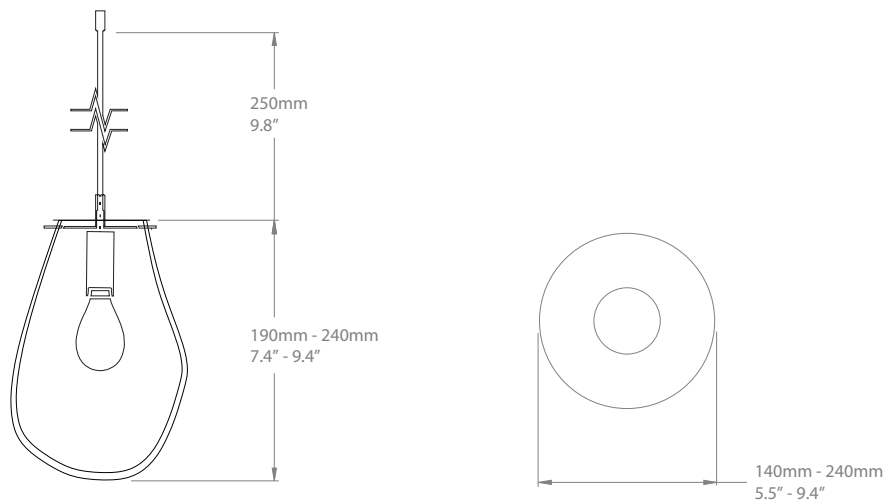

PRODUCT CODE PL365S

CATEGORY: CHANDELIERS & PENDANTS

DIMENSIONS

SOAP PENDANT, SILVER

LAMP TYPE
INCANDESCENT**UK**

1 x 60w (Max) E27 Golfball

USA

1 x 60W (Max) E26 General Service

FINISH OPTIONS

Stainless Steel.

SIZE & SIMILAR OPTIONS

Soap Pendant Silver, Large (PL365L), Soap Pendant Gold, Large (PL368L), Soap Pendant Gold, Small (PL368S), Soap Pendant Blue, Large (PL369L), Soap Pendant Blue, Small (PL369S), Soap Pendant Clear, Large (PL371L) and Soap Pendant Clear, Small (PL371S).