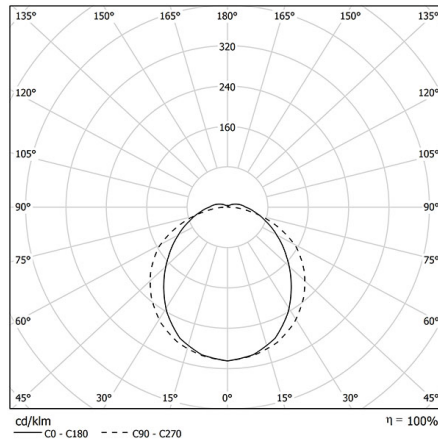

PIPE LINE MONO PG

Methacrylate satin diffuser for soft diffusion with UGR<22.

CODE		FLUX	SIZE	CERTIFICATIONS
86PG46K4M	46W 4000K	6072lm	2168mm	    

Optics

Methacrylate satin diffuser for soft diffusion with UGR<22.

Specifications

CRI>90
Mac Adams 3
Life Time: L80/B10 >50.000h
5 years complete warranty
Eye safety: RG0/RG1 in accordance with EN62471:2009

Body

Spun aluminum with epoxy powder coating.

Legal references

In compliance with the safety standards EN 60 598-1 and UNI EN 12464-1 (lighting for working places).