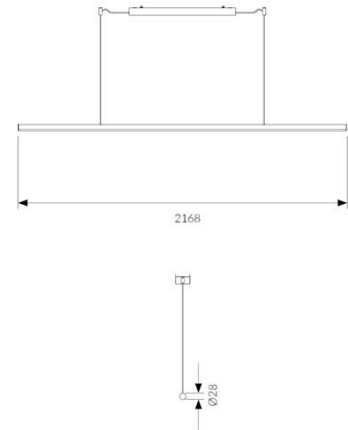

PIPE LINE MONO PG

Methacrylate satin diffuser for soft diffusion with UGR<22.

CODE		FLUX	SIZE	CERTIFICATIONS
86PG46K4M	46W 4000K	6072lm	2168mm	    

Optics

Methacrylate satin diffuser for soft diffusion with UGR<22.