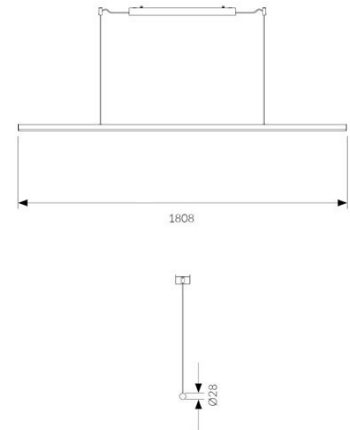

## PIPE LINE MONO PG

Methacrylate satin diffuser for soft diffusion with UGR<22.

CODE		FLUX	SIZE	CERTIFICATIONS
86PG39K4M	39W 4000K	5148lm	1808mm	    