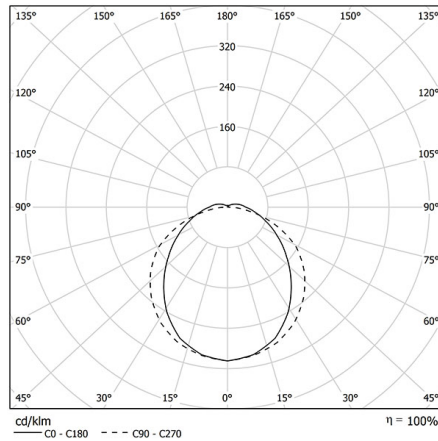

## PIPE LINE MONO PG

Methacrylate satin diffuser for soft diffusion with UGR<22.

CODE		FLUX	SIZE	CERTIFICATIONS
86PG39K4M	39W 4000K	5148lm	1808mm	    