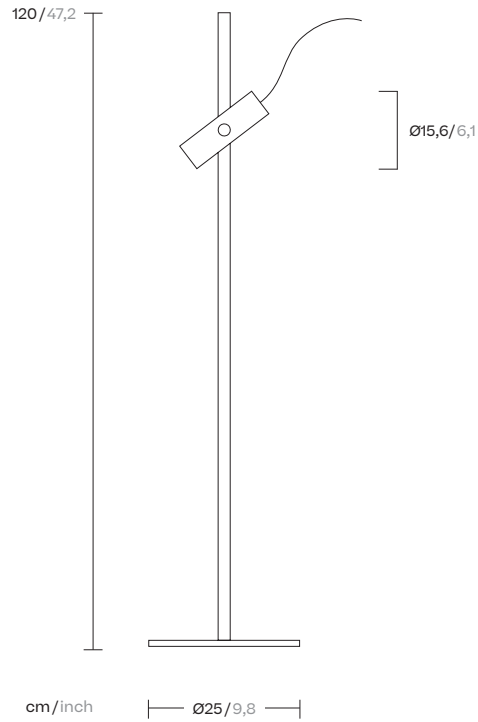

Dots Spotlight
Floor Lamp
by Kettal Studio

kettal

Dots Spotlight Floor Lamp

Designer
Kettal Studio

Collection
Objects

Reference
KS5700600

1/3

Because spaces come to life through the objects that adorn them, Kettal has developed a range of exterior decoration and design products.

kettal

Dots Spotlight Floor Lamp

Designer
Kettal Studio

Collection
Objects

Reference
KS5700600

2/3

Guarantee

Under no circumstances will the guarantee be extended for defects caused by insufficient or inadequate maintenance, incorrect use/operation, normal wear, and/or repairs or interventions made by unauthorised third parties without previous written authorisation.

Characteristics

Normative compliance	UNE-EN 60598-2-4:199
Module light source	LED
Liquid Ingress Protection (IP)	IP44 > IP 65
Energy efficiency class (C.E.E)	A++
Potencia máxima (W)	5W
Frequency (Hz)	50/60 Hz
Color Temperature (°K)	2700 °K
Luminous Flux (lm)	600 lm > 350 lm
IRC (CRI number)	>80
Luminous efficiency (lm/W)	120 lm/W > 70 lm/W
Lifetime (h)	>50000