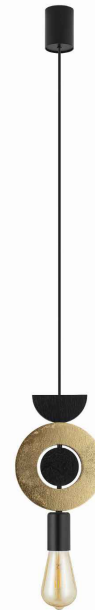

LUMINAIRE MODEL

**DROPS WOOD F  
11180**

CATALOGUE GROUP  
COUNTRY OF ORIGIN

—  
**MADE IN POLAND**

LIGHT SOURCE **E27**  
 LIGHT SOURCES TYPE **Replaceable**  
 MAXIMUM WATTAGE **25W only LED**  
 LAMP INCLUDES SOURCE OF LIGHT **No**  
 NUMBER OF LIGHT SOURCES **1**  
 IP **IP20**  
**Interior use**

PACKAGE DIMENSIONS (L/W/H) **30.5cm/17.8cm/9.5cm**  
 NET/GROSS WEIGHT **0.53kg/0.71kg**  
 ASSEMBLY METHOD **Direct assembly**  
 LEADING/SUPPLEMENTARY COLOR **Gold,Black**  
 MATERIALS **Plywood,Painted steel**  
 ELECTRICAL SECURITY CLASS **I**  
 POWER SUPPLY **~220-230V/50/60Hz**