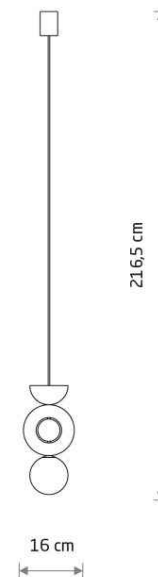

LUMINAIRE MODEL

DROPS WOOD B
11174

CATALOGUE GROUP
COUNTRY OF ORIGIN

—
MADE IN POLAND

LIGHT SOURCE **G9**
 LIGHT SOURCES TYPE **Replaceable**
 MAXIMUM WATTAGE **12W only LED**
 LAMP INCLUDES SOURCE OF LIGHT **No**
 NUMBER OF LIGHT SOURCES **1**
 IP **IP20**
Interior use

PACKAGE DIMENSIONS (L/W/H) **30.5cm/18cm/16.5cm**

NET/GROSS WEIGHT **0.67kg/1.05kg**

ASSEMBLY METHOD **Direct assembly**

LEADING/SUPPLEMENTARY COLOR **Natural wood, White**

MATERIALS **Plywood, Glass, Painted steel**

ELECTRICAL SECURITY CLASS **I**

POWER SUPPLY **~220-230V/50/60Hz**

DIMENSIONS

5 9 0 3 1 3 9 1 1 1 7 4 4