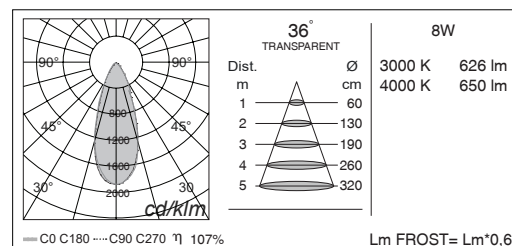

MAIN CODE CODICE BASE	RELEASE EDIZIONE	LIGHT LUCE	WATT WATT	OPTIC OTTICA	CONTROL CONTROLLO	FRAME COLOR COLORE
2641	.1	6 GU10 3000K	M08 MAX 8W (LED)	BB 36° (TRANSPARENT)	1 ON/OFF 220/240VAC	BS WHITE / BIANCO
		7 GU10 4000K		CW 36° FROST	2 DIMMER 230V TRIAC	BT BLACK/ NERO

CODE EXAMPLE : Projector with GU10 LED lamp
3000 K, MAX 8W, 36° transparent optic, ON/OFF
220/240V AC control, white color
2641.16M08BB1BS

ESEMPIO DI CODIFICA : Proiettore con lampada LED
GU10 3000' K, MAX 8W, ottica 36° trasparente,
ON/OFF 220/240V AC, colore bianco
2641.16M08BB1BS

NEXO LUCE (Factory)
Strada Mirabella, 10
46040 Cavriana (MN), ITALY
T +39 0376 771513 F +39 0376 772235
sales@nexoluce.com www.nexoluce.com

Made in Italy