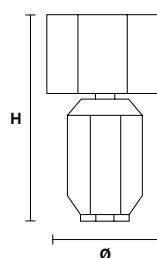

VE 1057 TL1

Table lamp

TECHNICAL INFORMATION

Ø 29 cm / 11.40"
H 49 cm / 19.30"
W 3 kg / 6.61 lb

LIGHTING SYSTEM

1×E27×60 W max
(not included).

Base in vetro di Murano soffiato e lavorato a mano.

Hand made blown Murano glass base.