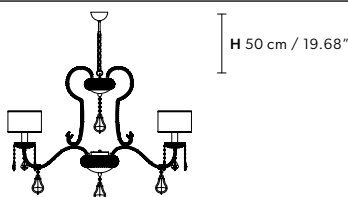

Table lamp

Standard chain for all chandeliers

GLASSÉ 8+4

Chandelier

TECHNICAL INFORMATION

Ø 90 cm / 35.43"
H 70 cm / 27.56"

WW 8×E14×40 W max*
4×G9×40 W max
USA 8×E12×40 W max*
(not included)

SHADE

DAM/14/IV

* Candle shape necessary for lampshades

GLASSÉ 6+3

Chandelier

TECHNICAL INFORMATION

Ø 75 cm / 29.53"
H 60 cm / 23.62"

WW 6×E14×40 W max*
3×G9×40 W max
USA 6×E12×40 W max*
(not included)

SHADE

DAM/14/IV

* Candle shape necessary for lampshades

GLASSÉ PL8

Ceiling

CE

TECHNICAL INFORMATION

Ø 60 cm / 23.62"

H 30 cm / 11.81"