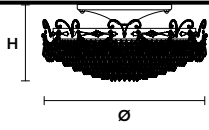

DAM/14/IV

* Candle shape necessary for lampshades

GLASSÉ 6+3

Chandelier

TECHNICAL INFORMATION

Ø 75 cm / 29.53"
H 60 cm / 23.62"

WW 6×E14×40 W max*
3×G9×40 W max
USA 6×E12×40 W max*
(not included)

SHADE

DAM/14/IV

* Candle shape necessary for lampshades

GLASSÉ PL8

Ceiling

CE

TECHNICAL INFORMATION

Ø 60 cm / 23.62"

H 30 cm / 11.81"