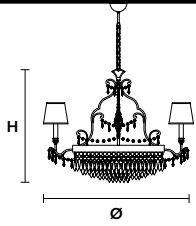

Table lamp

Standard chain for all chandeliers

GLASSÉ 8+4

Chandelier

TECHNICAL INFORMATION

Ø 90 cm / 35.43"
H 70 cm / 27.56"

WW 8×E14×40 W max*
4×G9×40 W max
USA 8×E12×40 W max*
(not included)

SHADE

DAM/14/IV

* Candle shape necessary for lampshades

GLASSÉ 6+3

Chandelier

TECHNICAL INFORMATION

Ø 75 cm / 29.53"
H 60 cm / 23.62"

WW 6×E14×40 W max*
3×G9×40 W max
USA 6×E12×40 W max*
(not included)

SHADE

DAM/14/IV

* Candle shape necessary for lampshades

GLASSÉ PL8

Ceiling

CE

TECHNICAL INFORMATION

Ø 60 cm / 23.62"

H 30 cm / 11.81"