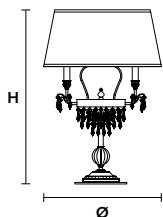

DAM/14/IV

* Candle shape necessary for lampshades

GLASSÉ PL8

Ceiling

CE

TECHNICAL INFORMATION

Ø 60 cm / 23.62"

H 30 cm / 11.81"

SHADE

DAM/14/IV

* Candle shape necessary for lampshades

GLASSÉ A4

Applique

CE

TECHNICAL INFORMATION

L 50 cm / 19.69"
SP 15 cm / 5.91"
H 25 cm / 9.84"

WW 2×E14×40 W max
 2×G9×40 W max
USA 2×E12×40 W max
 (not included)

SHADE

DAM/IV

GLASSÉ TL3

Table lamp

CE *

TECHNICAL INFORMATION

Ø 40 cm / 15.75"
H 60 cm / 23.62"

WW 3×E14×40 W max
USA 3×E12×40 W max
 (not included)

SHADE

DAM/IV

GLASSÉ STL3

Floor lamp

CE *

TECHNICAL INFORMATION

Ø 40 cm / 15.75"
H 170 cm / 66.93"