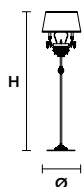

DAM/14/IV

* Candle shape necessary for lampshades

GLASSÉ 6+3

Chandelier

TECHNICAL INFORMATION

Ø 75 cm / 29.53"
H 60 cm / 23.62"

WW 6×E14×40 W max*
3×G9×40 W max
USA 6×E12×40 W max*
(not included)

SHADE

WW 2×E14×40 W max
 2×G9×40 W max
USA 2×E12×40 W max
 (not included)

SHADE

DAM/IV

GLASSÉ TL3

Table lamp

CE *

TECHNICAL INFORMATION

Ø 40 cm / 15.75"
H 60 cm / 23.62"

WW 3×E14×40 W max
USA 3×E12×40 W max
 (not included)

SHADE

DAM/IV

GLASSÉ STL3

Floor lamp

CE *

TECHNICAL INFORMATION

Ø 40 cm / 15.75"
H 170 cm / 66.93"

WW 3×E14×40 W max
USA 3×E12×40 W max
 (not included)

SHADE

DAM/IV