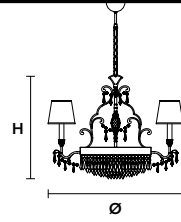

Table lamp

Standard chain for all chandeliers

GLASSÉ 8+4

Chandelier

TECHNICAL INFORMATION

Ø 90 cm / 35.43"
H 70 cm / 27.56"

WW 8×E14×40 W max*
4×G9×40 W max
USA 8×E12×40 W max*
(not included)

SHADE

DAM/14/IV

* Candle shape necessary for lampshades

GLASSÉ 6+3

Chandelier

TECHNICAL INFORMATION

Ø 75 cm / 29.53"
H 60 cm / 23.62"

WW 6×E14×40 W max*
3×G9×40 W max
USA 6×E12×40 W max*
(not included)

SHADE

DAM/14/IV

* Candle shape necessary for lampshades

GLASSÉ PL8

Ceiling

CE

TECHNICAL INFORMATION

Ø 60 cm / 23.62"

H 30 cm / 11.81"