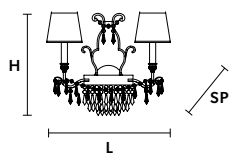

DAM/14/IV

* Candle shape necessary for lampshades

GLASSÉ 6+3

Chandelier

TECHNICAL INFORMATION

Ø 75 cm / 29.53"
H 60 cm / 23.62"

WW 6×E14×40 W max*
3×G9×40 W max
USA 6×E12×40 W max*
(not included)

SHADE

DAM/14/IV

* Candle shape necessary for lampshades

GLASSÉ PL8

Ceiling

CE

TECHNICAL INFORMATION

Ø 60 cm / 23.62"

H 30 cm / 11.81"

WW 8×G9×40 W max
(not included)

USA 8×G9×40 W max
(not included)

GLASSÉ A2+1

Applique

CE

TECHNICAL INFORMATION

L 40 cm / 15.75"
SP 25 cm / 9.84"
H 40 cm / 15.75"

WW 2×E14×40 W max*
 1×G9×40 W max
USA 2×E12×40 W max*
 (not included)

SHADE

DAM/14/IV

* Candle shape necessary for lampshades

GLASSÉ A4

Applique

CE

TECHNICAL INFORMATION

L 50 cm / 19.69"
SP 15 cm / 5.91"
H 25 cm / 9.84"