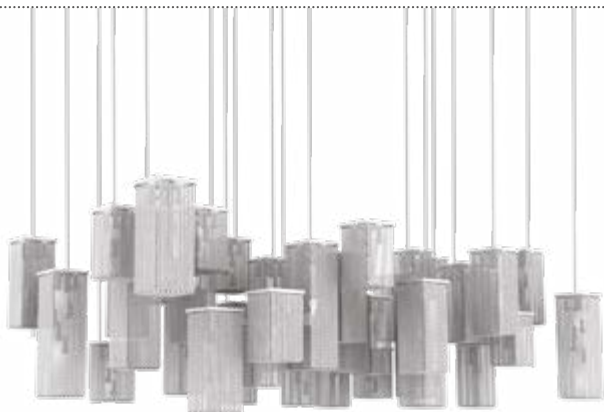

CUBO COMBO S 40 200 RC

L 200 cm / 78.74"
SP 400 cm / 157.48"
H 140 cm / 55.12"

WW 332×E14×40 W (not included)
USA 332×E12×40 W (not included)

Composition

- A 12 X Cubo S/Square/Medium/40
- B 16 X Cubo S/Square/Medium/60
- C 12 X Cubo S/Square/Medium/80