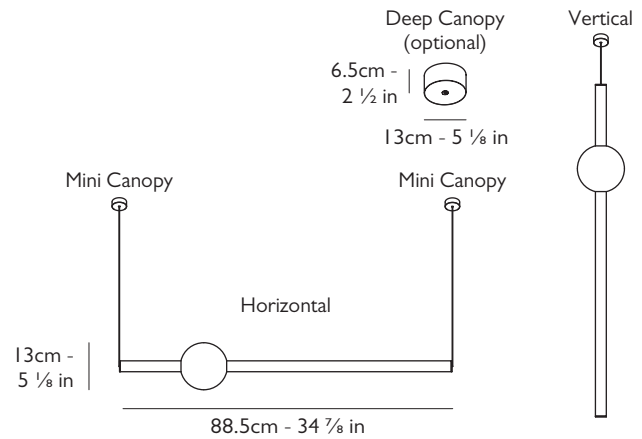

### LED Driver Dimensions

10cm x 6cm x 3cm (3 7/8 in x 2 3/8 in x 1 1/8 in)

Suitable sized cavity / housing required for LED driver in ceiling or surface mounting.

Alternatively use deep canopy to mount LED driver in canopy.

#### Dimensions

H 13cm x W 88.5cm - H 5 1/8 in x W 34 7/8 in

#### Suspension

Length: 500cm - 196 7/8 in

1 x Adjustable steel tensile wire & 1 x Cord with transparent casing  
Kit to hang horizontally or vertically included.