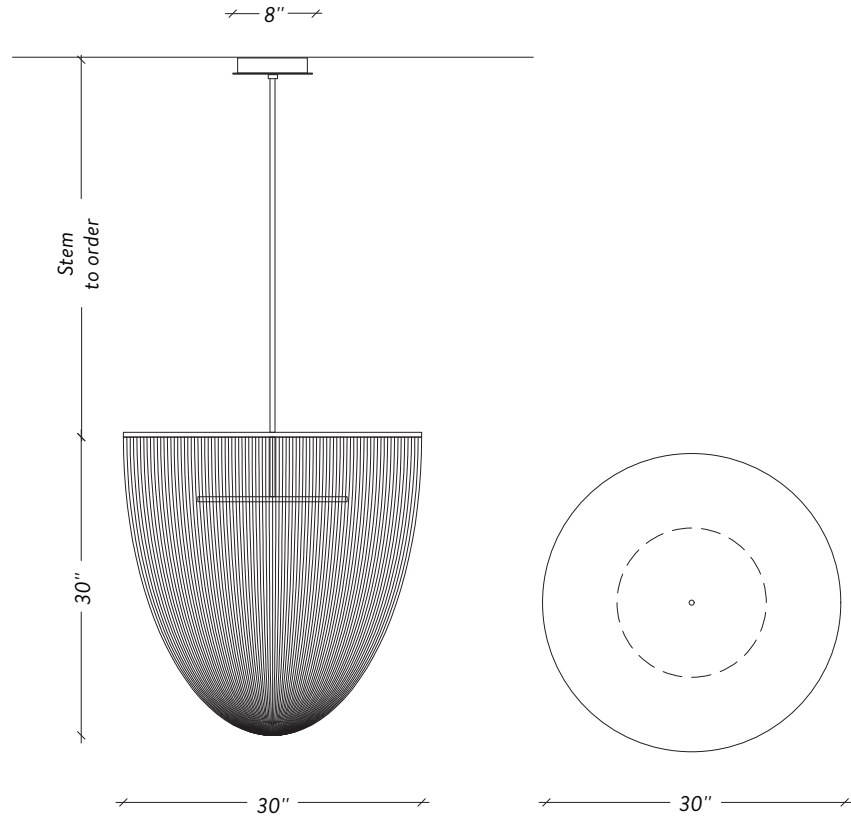

LAROSE
GUYON

CÉLESTE LARGE

LAROSE
GUYON

+1 450.583.5335
INFO@LAROSEGUYON.COM
621 MARIE-VICTORIN
VERCHÈRES, QUÉBEC
CANADA, JOL 2R0

HANDMADE
IN CANADA

SPÉCIFICATIONS

DIMENSIONS

30" x 30" x 30" H / 25 lb

STEM TO ORDER / TIGE À COMMANDER

12", 18", 24" or 36"

Up-charge applies for additional lengths

Frais additionnels pour les longueurs

supplémentaires

SOURCE

Dimmable LED / DEL dimmable

120V / 0-10V Upon Request *Sur demande*