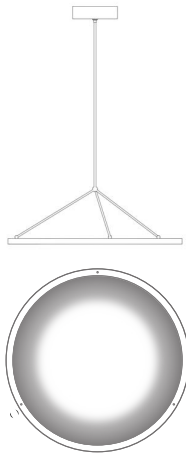

LED Watt
030 04 202

70 W
Brushed brass

R I O
Out
Ceiling/Wall

Type Ceiling / Wall light
Material Solid brass, acrylic
Environment Indoors
Stem Length 100 - 500 mm
Dimensions Ø 920 mm; height 25 mm; width 27 mm; 5
Weight kg
Certification IP20 CE
Lamping LED technology, 24 V*, Warm White 2700 K, 5726 lm, Energy Class A; Lifetime 60 000 h.

LED Watt 69 W

030 05 202 Brushed brass

R I O
Out
Suspension

Type Suspension light
Material Solid brass, acrylic
Environment Indoors
Cable/Wire Length 2000 mm (brass wire)
Dimensions Ø 920 mm; height 25 mm; width 27 mm; 5
Weight kg
Certification IP20 CE
Lamping LED technology, 24 V*, Warm White 2700 K, 5726 lm, Energy Class; Lifetime 60 000 h.

LED Watt 69 W

030 06 202 Brushed brass

R I O
In and Out
Pendant

Type Pendant light
Material Solid brass, acrylic
Environment Indoors
Drop 1000 mm, overall drop 1470 mm. Can be customized.
Dimensions/Weight Ø 1100 mm; height 34 mm; width 47 mm; 10.5 kg
Ceiling rose Ø 270mm x 75mm
Certification IP20 CE
Lamping LED technology, 24 V*, Warm White 2700K, 13663 lm, Energy Class A; Lifetime 60 000 h.

LED Watt 164 W

030 08 202 Brushed brass

R I O
In
Pendant

Type
Material
Environment
Drop
Dimensions/Weight
Ceiling rose
Certification
Lamping
LED Watt
030 07 202

Pendant light
Solid brass, acrylic
Indoors
1000 mm, overall drop 1460 mm. Can be customized.
Ø 900 mm; height 25 mm; width 27 mm; 5 kg
Ø 270mm x 75mm
IP20 CE
LED technology, 24 V*, Warm White 2700K, 5855 lm, Energy Class A; Lifetime 60 000 h.
70 W
Brushed brass