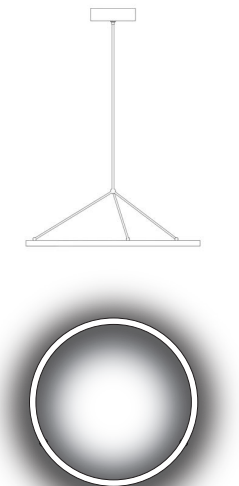

LED Watt
030 03 202

70 W
Brushed brass

R I O
In
Suspension

Type
Material
Environment
Cable/Wire Length
Dimensions
Weight
Certification
Lamping

Suspension light
Solid brass, acrylic
Indoors
2000 mm (brass wire)
Ø 900 mm; height 25 mm; width 27 mm; 5 kg
IP20 CE
LED technology, 24 V*, Warm White 2700 K, 5855 lm, Energy Class A; Lifetime 60 000 h.

LED Watt
030 04 202

70 W
Brushed brass

R I O
Out
Ceiling/Wall

Type Ceiling / Wall light
Material Solid brass, acrylic
Environment Indoors
Stem Length 100 - 500 mm
Dimensions Ø 920 mm; height 25 mm; width 27 mm; 5
Weight kg
Certification IP20 CE
Lamping LED technology, 24 V*, Warm White 2700 K, 5726 lm, Energy Class A; Lifetime 60 000 h.

LED Watt 69 W

030 05 202 Brushed brass

R I O
Out
Suspension

Type Suspension light
Material Solid brass, acrylic
Environment Indoors
Cable/Wire Length 2000 mm (brass wire)
Dimensions Ø 920 mm; height 25 mm; width 27 mm; 5
Weight kg
Certification IP20 CE
Lamping LED technology, 24 V*, Warm White 2700 K, 5726 lm, Energy Class; Lifetime 60 000 h.

LED Watt 69 W

030 06 202 Brushed brass

R I O
In and Out
Pendant

Type Pendant light
Material Solid brass, acrylic
Environment Indoors
Drop 1000 mm, overall drop 1470 mm. Can be customized.
Dimensions/Weight Ø 1100 mm; height 34 mm; width 47 mm; 10.5 kg
Ceiling rose Ø 270mm x 75mm
Certification IP20 CE
Lamping LED technology, 24 V*, Warm White 2700K, 13663 lm, Energy Class A; Lifetime 60 000 h.