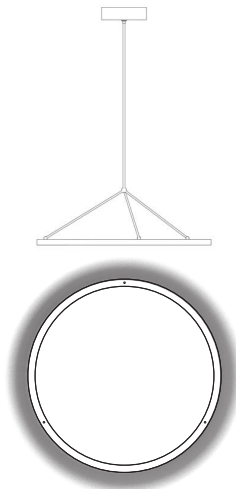

LED Watt 69 W

030 05 202 Brushed brass

R I O
Out
Suspension

Type Suspension light
Material Solid brass, acrylic
Environment Indoors
Cable/Wire Length 2000 mm (brass wire)
Dimensions Ø 920 mm; height 25 mm; width 27 mm; 5
Weight kg
Certification IP20 CE
Lamping LED technology, 24 V*, Warm White 2700 K, 5726 lm, Energy Class; Lifetime 60 000 h.

LED Watt 69 W

030 06 202 Brushed brass

R I O
In and Out
Pendant

Type Pendant light
Material Solid brass, acrylic
Environment Indoors
Drop 1000 mm, overall drop 1470 mm. Can be customized.
Dimensions/Weight Ø 1100 mm; height 34 mm; width 47 mm; 10.5 kg
Ceiling rose Ø 270mm x 75mm
Certification IP20 CE
Lamping LED technology, 24 V*, Warm White 2700K, 13663 lm, Energy Class A; Lifetime 60 000 h.

LED Watt 164 W

030 08 202 Brushed brass

R I O
In
Pendant

Type
Material
Environment
Drop
Dimensions/Weight
Ceiling rose
Certification
Lamping
LED Watt
030 07 202

Pendant light
Solid brass, acrylic
Indoors
1000 mm, overall drop 1460 mm. Can be customized.
Ø 900 mm; height 25 mm; width 27 mm; 5 kg
Ø 270mm x 75mm
IP20 CE
LED technology, 24 V*, Warm White 2700K, 5855 lm, Energy Class A; Lifetime 60 000 h.
70 W
Brushed brass

R I O
Out
Pendant

Type
Material
Environment
Drop
Dimensions/Weight
Ceiling rose
Certification
Lamping
LED Watt
030 09 202

Pendant light
Solid brass, acrylic
Indoors
1000 mm, overall drop 1460 mm. Can be customized.
Ø 920 mm; height 25 mm; width 27 mm; 5 kg
Ø 270mm x 75mm
IP20 CE; ETL US/Canada
LED technology, 24 V*, Warm White 2700K, 5726 lm, Energy Class A; Lifetime 60 000 h.
69 W
Brushed brass