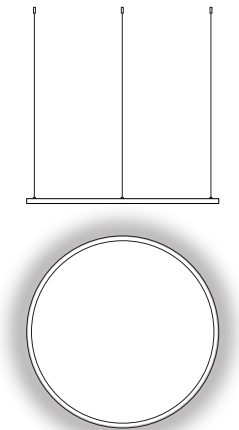

LED Watt
030 02 202

164 W
Brushed brass

R I O
In
Ceiling/Wall

Type
Material
Environment
Stem Length
Dimensions
Weight
Certification
Lamping

Ceiling / Wall light
Solid brass, acrylic
Indoors
100 - 500 mm
Ø 900 mm; height 25 mm; width 27 mm; 5 kg
IP20 CE
LED technology, 24 V*, Warm White 2700 K, 5855 lm, Energy Class A; Lifetime 60 000 h.

LED Watt
030 04 202

70 W
Brushed brass

R I O
Out
Ceiling/Wall

Type Ceiling / Wall light
Material Solid brass, acrylic
Environment Indoors
Stem Length 100 - 500 mm
Dimensions Ø 920 mm; height 25 mm; width 27 mm; 5
Weight kg
Certification IP20 CE
Lamping LED technology, 24 V*, Warm White 2700 K, 5726 lm, Energy Class A; Lifetime 60 000 h.

LED Watt 69 W

030 05 202 Brushed brass

R I O
Out
Suspension

Type Suspension light
Material Solid brass, acrylic
Environment Indoors
Cable/Wire Length 2000 mm (brass wire)
Dimensions Ø 920 mm; height 25 mm; width 27 mm; 5
Weight kg
Certification IP20 CE
Lamping LED technology, 24 V*, Warm White 2700 K, 5726 lm, Energy Class; Lifetime 60 000 h.

LED Watt 69 W

030 06 202 Brushed brass

R I O
In and Out
Pendant

Type Pendant light
Material Solid brass, acrylic
Environment Indoors
Drop 1000 mm, overall drop 1470 mm. Can be customized.
Dimensions/Weight Ø 1100 mm; height 34 mm; width 47 mm; 10.5 kg
Ceiling rose Ø 270mm x 75mm
Certification IP20 CE
Lamping LED technology, 24 V*, Warm White 2700K, 13663 lm, Energy Class A; Lifetime 60 000 h.