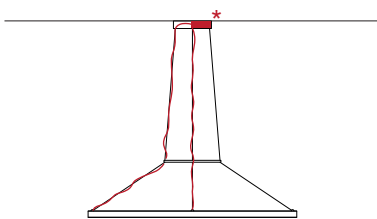

RIO In and Out - Suspension (030 01 202)
Ceiling Rose
Ø 280 mm