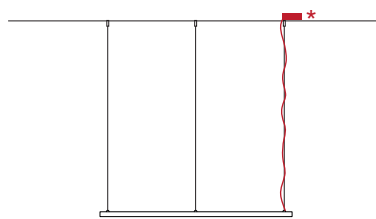

RIO In - Suspension (030 04 202)
RIO Out - Suspension (030 06 202)

* Access panel required

RIO In and Out - Ceiling/Wall (030 02 202)
RIO In - Ceiling/Wall (030 03 202)
RIO Out - Ceiling/Wall (030 05 202)

* Access panel required

*Transformer location