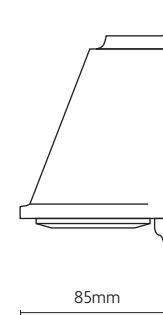

Sandblasted
Product code: IVY.W.BZ

Bronze (waxed)
Product code: IVY.W.SBL

DIMENSIONS

SIDE

FRONT