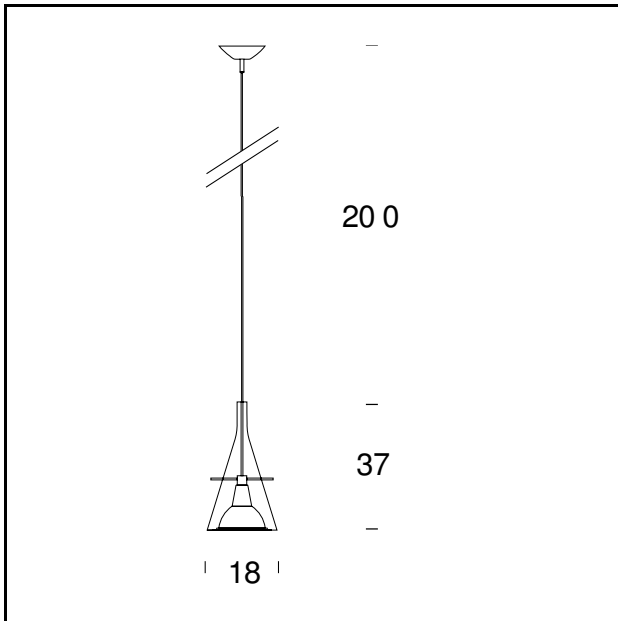

MODEL NAME: Flûte 1

CODE: 3337

DIMENSIONS: Ø 18x37 + 200 cm

MATERIALS: Glass, metal

BULB: 1x70W (HA) Eco Saver E27

POWER CORD: Transparent - Length 200 cm

CERTIFICATIONS AND SYMBOLS:

MODEL NAME: Flûte 1 Led

CODE: 4342

DIMENSIONS: Ø 18x37 + 200 cm

MATERIALS: Glass, metal

COLORS

● Black Chrome

● Brass

● Chrome

● Copper

BULB: 10W Led Line Voltage (2700 K, CRI 80, 1250 Lm)

POWER CORD: Transparent - Length 200 cm

CERTIFICATIONS AND SYMBOLS:

CE IP20 *Classe II*

MODEL NAME: Flûte Magnum

CODE: 3337/1

DIMENSIONS: Ø 31x63 + 200 cm

MATERIALS: Glass, metal

BULB: 1x230W (HA) Eco Saver R7s/115

POWER CORD: Transparent - Length 200 cm

CERTIFICATIONS AND SYMBOLS:

CE IP20

MODEL NAME: Flûte 2

CODE: 3337/2

DIMENSIONS: Ø 18 - 80 + 180 cm