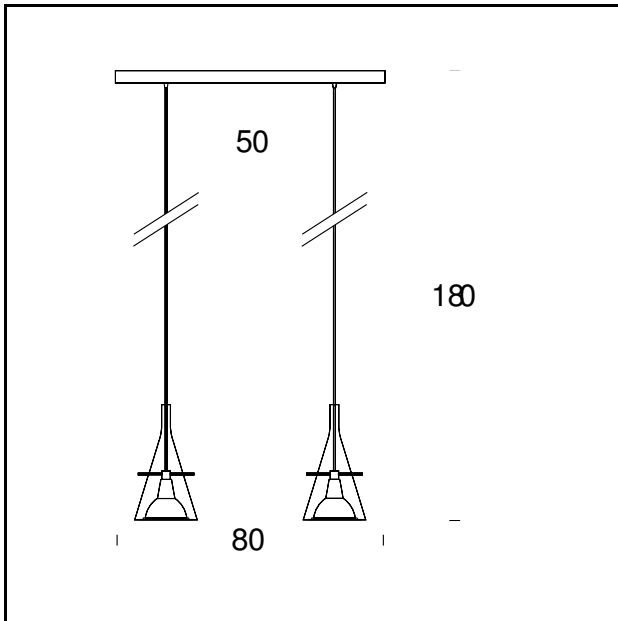

BULB: 10W Led Line Voltage (2700 K, CRI 80, 1250 Lm)

POWER CORD: Transparent - Length 200 cm

CERTIFICATIONS AND SYMBOLS:

CE IP20 *Classe II*

MODEL NAME: Flûte Magnum

CODE: 3337/1

DIMENSIONS: Ø 31x63 + 200 cm

MATERIALS: Glass, metal

BULB: 1x230W (HA) Eco Saver R7s/115

POWER CORD: Transparent - Length 200 cm

CERTIFICATIONS AND SYMBOLS:

CE IP20

MODEL NAME: Flûte 2

CODE: 3337/2

DIMENSIONS: Ø 18 - 80 + 180 cm

MATERIALS: Glass, metal

BULB: 2x70W (HA) Eco Saver E27

POWER CORD: Transparent - Length 200 cm

CERTIFICATIONS AND SYMBOLS:

MODEL NAME: Flûte 2 Led

CODE: 4342/2

DIMENSIONS: Ø 18 - 80 + 180 cm

MATERIALS: Glass, metal

BULB: 2x10W Led Line Voltage (2700 K, CRI 80, 1250 Lm)

POWER CORD: Transparent - Length 200 cm

CERTIFICATIONS AND SYMBOLS:

MODEL NAME: Flûte 3

CODE: 3337/3

DIMENSIONS: Ø 18 - 130 + 180 cm

MATERIALS: Glass, metal