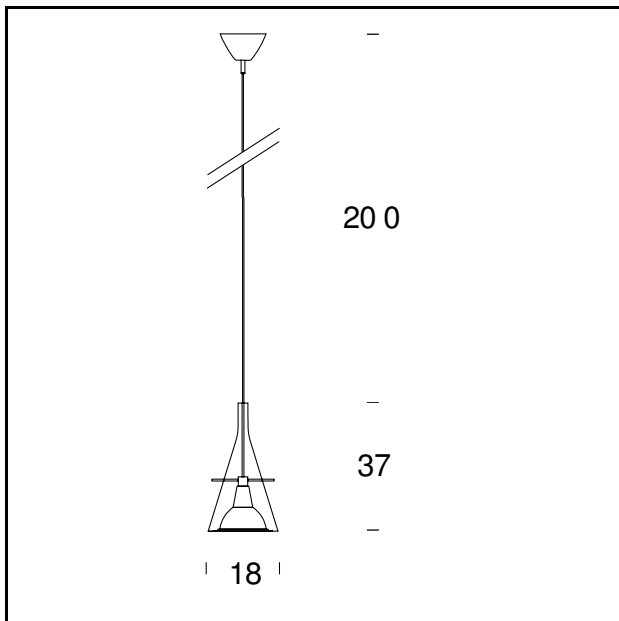

MODEL NAME: Flûte 1

CODE: 3337

DIMENSIONS: Ø 18x37 + 200 cm

MATERIALS: Glass, metal

BULB: 1x70W (HA) Eco Saver E27

POWER CORD: Transparent - Length 200 cm

CERTIFICATIONS AND SYMBOLS:

MODEL NAME: Flûte 1 Led

CODE: 4342

DIMENSIONS: Ø 18x37 + 200 cm

MATERIALS: Glass, metal

COLORS

● Black Chrome

● Brass

● Chrome

● Copper

BULB: 10W Led Line Voltage (2700 K, CRI 80, 1250 Lm)

POWER CORD: Transparent - Length 200 cm

CERTIFICATIONS AND SYMBOLS:

CE IP20 *Classe II*

MODEL NAME: Flûte Magnum

CODE: 3337/1

DIMENSIONS: Ø 31x63 + 200 cm

MATERIALS: Glass, metal

BULB: 1x230W (HA) Eco Saver R7s/115

POWER CORD: Transparent - Length 200 cm

CERTIFICATIONS AND SYMBOLS:

CE IP20

MODEL NAME: Flûte 2

CODE: 3337/2

DIMENSIONS: Ø 18 - 80 + 180 cm