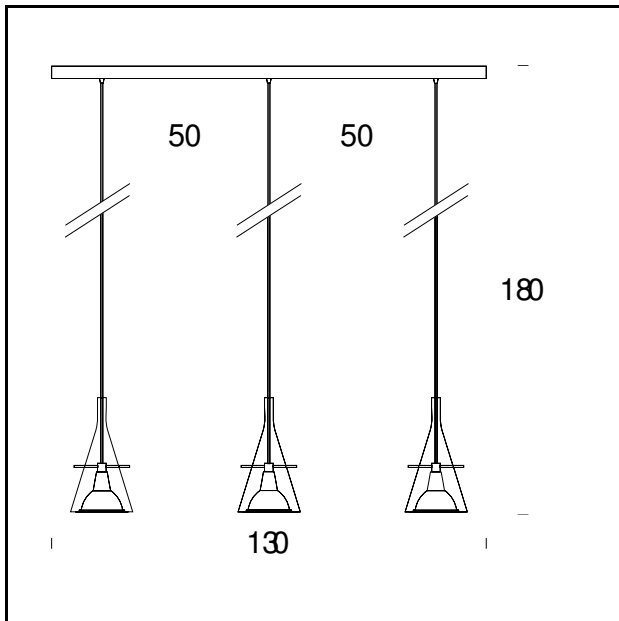

BULB: 10W Led Line Voltage (2700 K, CRI 80, 1250 Lm)

POWER CORD: Transparent - Length 200 cm

CERTIFICATIONS AND SYMBOLS:

CE IP20 *Classe II*

MODEL NAME: Flûte Magnum

CODE: 3337/1

DIMENSIONS: Ø 31x63 + 200 cm

MATERIALS: Glass, metal

BULB: 1x230W (HA) Eco Saver R7s/115

POWER CORD: Transparent - Length 200 cm

CERTIFICATIONS AND SYMBOLS:

CE IP20

MODEL NAME: Flûte 2

CODE: 3337/2

DIMENSIONS: Ø 18 - 80 + 180 cm

MATERIALS: Glass, metal

BULB: 2x70W (HA) Eco Saver E27

POWER CORD: Transparent - Length 200 cm

CERTIFICATIONS AND SYMBOLS:

MODEL NAME: Flûte 2 Led

CODE: 4342/2

DIMENSIONS: Ø 18 - 80 + 180 cm

MATERIALS: Glass, metal

BULB: 2x10W Led Line Voltage (2700 K, CRI 80, 1250 Lm)

POWER CORD: Transparent - Length 200 cm

CERTIFICATIONS AND SYMBOLS:

MODEL NAME: Flûte 3

CODE: 3337/3

DIMENSIONS: Ø 18 - 130 + 180 cm

MATERIALS: Glass, metal