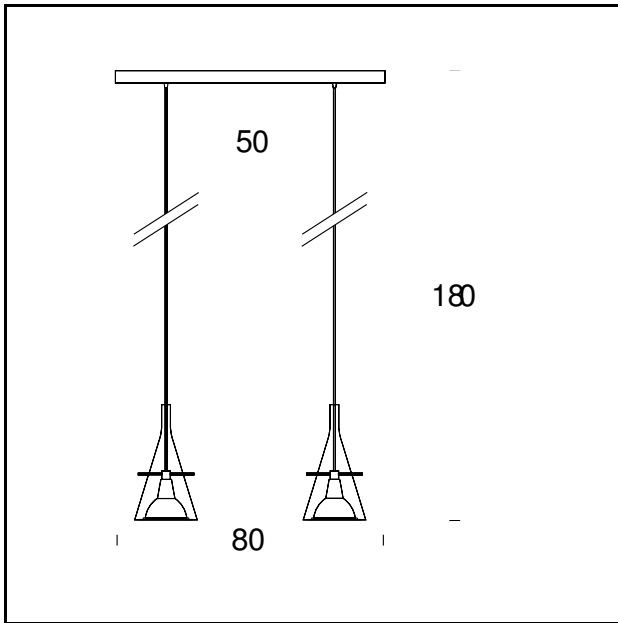

BULB: 10W Led Line Voltage (2700 K, CRI 80, 1250 Lm)

POWER CORD: Transparent - Length 200 cm

CERTIFICATIONS AND SYMBOLS:

CE IP20 *Classe II*

MODEL NAME: Flûte Magnum

CODE: 3337/1

DIMENSIONS: Ø 31x63 + 200 cm

MATERIALS: Glass, metal

BULB: 1x230W (HA) Eco Saver R7s/115

POWER CORD: Transparent - Length 200 cm

CERTIFICATIONS AND SYMBOLS:

CE IP20

MODEL NAME: Flûte 2

CODE: 3337/2

DIMENSIONS: Ø 18 - 80 + 180 cm

MATERIALS: Glass, metal

BULB: 2x70W (HA) Eco Saver E27

POWER CORD: Transparent - Length 200 cm

CERTIFICATIONS AND SYMBOLS:

MODEL NAME: Flûte 2 Led

CODE: 4342/2

DIMENSIONS: Ø 18 - 80 + 180 cm

MATERIALS: Glass, metal

BULB: 2x10W Led Line Voltage (2700 K, CRI 80, 1250 Lm)

POWER CORD: Transparent - Length 200 cm

CERTIFICATIONS AND SYMBOLS:

MODEL NAME: Flûte 3

CODE: 3337/3

DIMENSIONS: Ø 18 - 130 + 180 cm

MATERIALS: Glass, metal