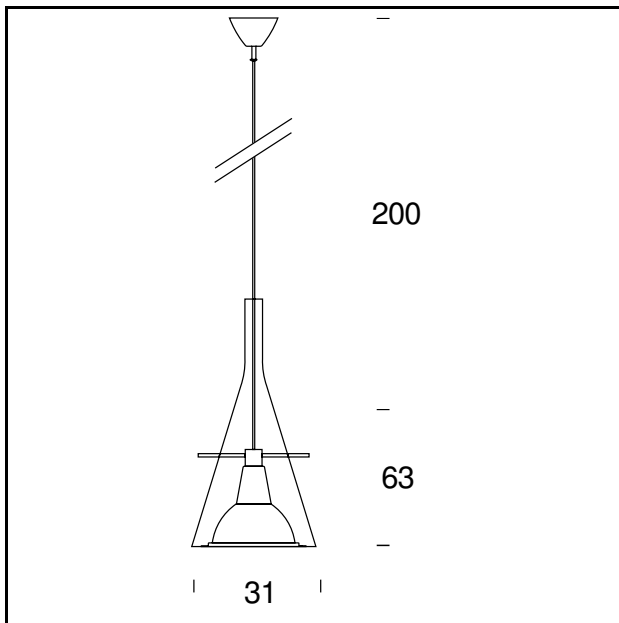

MODEL NAME: Flûte 1

CODE: 3337

DIMENSIONS: Ø 18x37 + 200 cm

MATERIALS: Glass, metal

BULB: 1x70W (HA) Eco Saver E27

POWER CORD: Transparent - Length 200 cm

CERTIFICATIONS AND SYMBOLS:

MODEL NAME: Flûte 1 Led

CODE: 4342

DIMENSIONS: Ø 18x37 + 200 cm

MATERIALS: Glass, metal

COLORS

● Black Chrome

● Brass

● Chrome

● Copper

BULB: 10W Led Line Voltage (2700 K, CRI 80, 1250 Lm)

POWER CORD: Transparent - Length 200 cm

CERTIFICATIONS AND SYMBOLS:

CE IP20 *Classe II*

MODEL NAME: Flûte Magnum

CODE: 3337/1

DIMENSIONS: Ø 31x63 + 200 cm

MATERIALS: Glass, metal

BULB: 1x230W (HA) Eco Saver R7s/115

POWER CORD: Transparent - Length 200 cm

CERTIFICATIONS AND SYMBOLS:

CE IP20

MODEL NAME: Flûte 2

CODE: 3337/2

DIMENSIONS: Ø 18 - 80 + 180 cm