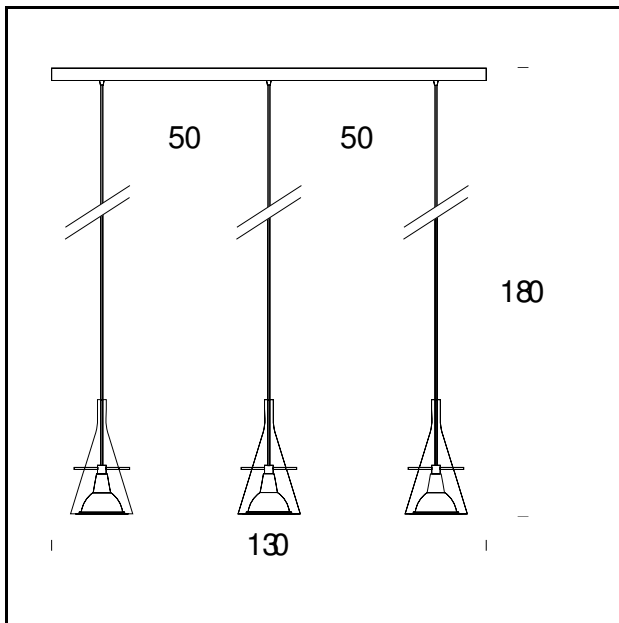

MATERIALS: Glass, metal

BULB: 2x70W (HA) Eco Saver E27

POWER CORD: Transparent - Length 200 cm

CERTIFICATIONS AND SYMBOLS:

MODEL NAME: Flûte 2 Led

CODE: 4342/2

DIMENSIONS: Ø 18 - 80 + 180 cm

MATERIALS: Glass, metal

BULB: 2x10W Led Line Voltage (2700 K, CRI 80, 1250 Lm)

POWER CORD: Transparent - Length 200 cm

CERTIFICATIONS AND SYMBOLS:

MODEL NAME: Flûte 3

CODE: 3337/3

DIMENSIONS: Ø 18 - 130 + 180 cm

MATERIALS: Glass, metal

BULB: 3x70W (HA) Eco Saver E27

POWER CORD: Transparent - Length 180 cm

CERTIFICATIONS AND SYMBOLS:

MODEL NAME: Flûte 3 Led

CODE: 4342/3

DIMENSIONS: Ø 18 - 130 + 180 cm

MATERIALS: Glass, metal

BULB: 3x10W Led Line Voltage (2700 K, CRI 80, 1250 Lm)

POWER CORD: Transparent - Length 200 cm

Subject to technical modifications and modifications to content