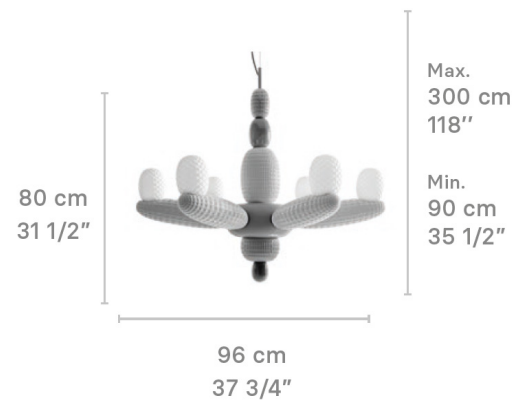

ELECTRICAL CHARACTERISTICS

Max. Power:	6 x 9W LED (54W)			
Certifications and Marks:	CE (Yes), UKCA (Yes), UL (Yes), NOM (No), PSE (No), CCC (No)			
Lampholder/LED:	Lampholder - Bulb not included			
	CE:	E14	6 x E14 Max. 9W LED	220/240 VAC 50/60 Hz
	UK:	E14	6 x E14 Max. 9W LED	220/240 VAC 50/60 Hz
	US:	E12	6 x E12 Max. 9W LED	100/125 VAC 50/60 Hz
	JP:	E17	6 x E17 Max. 9W LED	100/125 VAC 50/60 Hz
	CCC:	E14	6 x E14 Max. 9W LED	220/240 VAC 50/60 Hz
Bulb Limitations:	Round Shape - Max. Height 80mm - 3 1/4"			
Class:	I			
Regulation mode:				
Regulation included:	Dimmer not included			
USB Charge:				
LED characteristics (LED only):				
Energy efficiency (LED only):				
Risk group (LED only):				
Others:				

Product name:	Soft Blown Chandelier (pink)
---------------	-------------------------------------

PHYSICAL CHARACTERISTICS

General measures (cm):	91 x 81 x 81 cm (Height x Length x Width)
General measures (inch):	35 3/4 x 32 x 32" (Height x Length x Width)
Max. Height:	350 cm - 137 3/4"
Min. Height:	115 cm - 45 1/4"
Standard Height:	240 cm - 94 1/2"
Cable / Chain Length:	300 cm - 118"
Color cable:	Black (CE), Black (UK), Black (US), Black (JP), Black (CCC)
Net weight:	17,00 kg - 37,48 lb
Materials:	Porcelain, Metal
Support method:	Canopy
Support measures:	Ø10 x 3 cm - Ø4 x 1 1/4"
Support material:	Metal
Support color:	White
Accessory type:	Lampshade
Accessory measures:	Ø9 x 12 cm - Ø3 1/2 x 4 3/4"
Accessory material:	Porcelain
Accessory color:	White