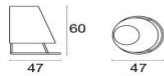

Description

Code: **2002+DC/2002**
Typology: **Lamps**
Collection: **Cone**

Test: IP44

Technical Info

Width: **47 cm**
Depth: **47 cm**
Height: **60 cm**
Weight: **2.1 Kg**
Static Load:

Packaging

Packages: **1**
Pieces for pack: **1**
Dimensions: **51x51x65 cm**
Volume: **0.170 mc**