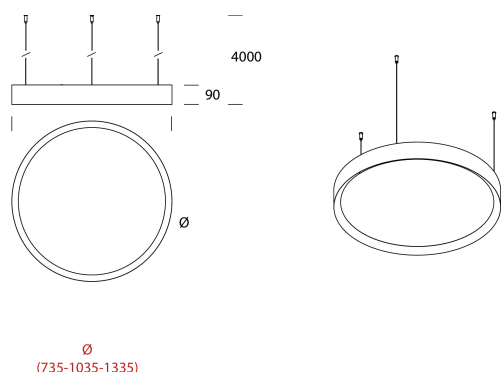

LBS

Suspension direct/diffused emission

code LB033.830D

PRODUCT DESCRIPTION

LBS is a thin band of extruded aluminium section and it is possible to install it in many different ways. It consists of basic modules and, depending on the way they are assembled, it can be arch shaped (to be installed on a wall), circular shaped (to create swinging, ceiling and trimless recessed fixtures) or it may have a curving shape (to form a band which twists and turns on the ceiling, for instance). The extruded part, representing its body, is drawn in such a way to be able to house the linear LED light source, shaded with a white opal diffuser, both on the inside vertical side and therefore to give out light on its horizontal axis, and on its narrower and horizontal side and consequently to give out light on its vertical axis (indirect one). It is also available in ceiling, pendant and trimless recessed version with diffused direct light emission. Additionally, LBS also allows to make use of directional projectors, that can be hooked and wired to the profile.

PRODUCT FEATURES

Mounting method	suspension
Lamps	LED
Wattage	1x168W
Color temperature	3000K
Color rendering index	80
Finishing	white / black
Source luminous flux	10351lm
Luminous flux	11754 lm
Fitting efficiency	70 lm/W
Ballast	included
Dimmable	dali touch & dim
Energy efficiency class	A+
Dimension	D 1335 MM
Grado IP	IP40
	No