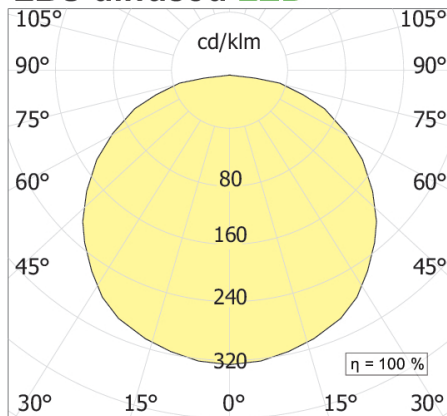

LBS diffused LED

EN605981 compliant

Ci riserviamo la possibilità di apportare modifiche ai nostri prodotti in qualsiasi momento. I dati aggiornati sono disponibili all'indirizzo www.luciferos.it - We reserve the right to change our products at any time. Current information is available at www.luciferos.it - En tous moment nous reservons le droit de modifier notre produits. Vous pouvez trouver la information actuelle toujours a www.luciferos.it - Wir behalten uns vor, jederzeit Änderungen an unserem Produkten vorzunehmen. Actuelle daten stellen wir jederzeit unter www.luciferos.it zur Verfügung - Nos reservamos en todo momento el derecho de realizar cambios en nuestros productos. En nuestra pagina www.luciferos.it siempre se encontrarán datos actuales.

Lucifero's srl - via del Tappeziere,3 - 40138 Bologna - Italia - ph. +39 051 6014276 - assistenza@luciferos.it - customercare@luciferos.it