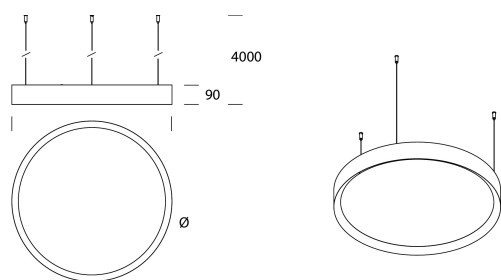

LBS

Suspension direct/diffused emission

code LB031.840D

∅
(735-1035-1335)

PRODUCT DESCRIPTION

LBS is a thin band of extruded aluminium section and it is possible to install it in many different ways. It consists of basic modules and, depending on the way they are assembled, it can be arch shaped (to be installed on a wall), circular shaped (to create swinging, ceiling and trimless recessed fixtures) or it may have a curving shape (to form a band which twists and turns on the ceiling, for instance). The extruded part, representing its body, is drawn in such a way to be able to house the linear LED light source, shaded with a white opal diffuser, both on the inside vertical side and therefore to give out light on its horizontal axis, and on its narrower and horizontal side and consequently to give out light on its vertical axis (indirect one). It is also available in ceiling, pendant and trimless recessed version with diffused direct light emission. Additionally, LBS also allows to make use of directional projectors, that can be hooked and wired to the profile.

PRODUCT FEATURES

Mounting method	suspension
Wattage	48W
Color rendering index	80
Finishing	white / black
Source luminous flux	3862lm
Luminous flux	3842 lm
Fitting efficiency	80 lm/W
Ballast	included
Dimmable	dali touch & dim
Energy efficiency class	A+
Dimension	D 735 MM
Grado IP	IP40
	No