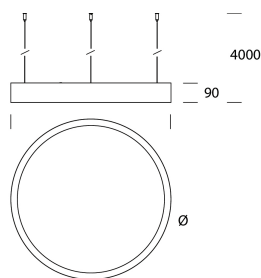

LBS

Suspension direct/diffused emission

code LB031.830D

Ø
(735-1035-1335)

PRODUCT DESCRIPTION

LBS is a thin band of extruded aluminium section and it is possible to install it in many different ways. It consists of basic modules and, depending on the way they are assembled, it can be arch shaped (to be installed on a wall), circular shaped (to create swinging, ceiling and trimless recessed fixtures) or it may have a curving shape (to form a band which twists and turns on the ceiling, for instance). The extruded part, representing its body, is drawn in such a way to be able to house the linear LED light source, shaded with a white opal diffuser, both on the inside vertical side and therefore to give out light on its horizontal axis, and on its narrower and horizontal side and consequently to give out light on its vertical axis (indirect one). It is also available in ceiling, pendant and trimless recessed version with diffused direct light emission. Additionally, LBS also allows to make use of directional projectors, that can be hooked and wired to the profile.

PRODUCT FEATURES

Mounting method	suspension
Lamps	LED
Wattage	1x48W
Color temperature	3000K
Color rendering index	80
Finishing	white / black
Source luminous flux	3358lm
Luminous flux	3358 lm
Fitting efficiency	70 lm/W
Ballast	included
Dimmable	dali touch & dim
Energy efficiency class	A+
Dimension	D 735 MM
Grado IP	IP40
	No