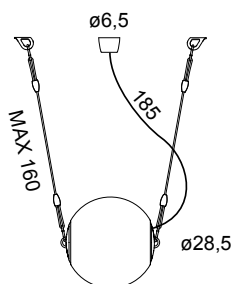

## Perla 35

Ettore Cimini, Walter Monici, 2009

A suspended light fitting for diffused illumination, made of die-cast aluminium with a diffuser of blown glass, available in 2 sizes and powers. Possibility of cascaded installations since you can electrically connect several fittings to the same power connection. Possibility of vertical and horizontal adjustments by means of ropes and other accessories of simple use.

<b>TECHNICAL DATAS</b>	Product Name (code)	<b>Perla 35 (800)</b>
	Certificates	<b>CE</b>
	Norms	<b>EN 60-598-1 (CEI 34-21)</b>
	Light sources	<b>MAX 150W HAL - 30W FL EL - E27/E26 (not included)</b>
	Available	<b>230V (Europe) - 120V (USA - Japan) - 240V (UK)</b>
	Insulation Class	<b>I</b>
	Protection Class	<b>IP20</b>
Packaging	<b>0,083m<sup>3</sup> - 5,4Kg</b>	

## Perla 28

Ettore Cimini, Walter Monici, 2009

A suspended light fitting for diffused illumination, made of die-cast aluminium with a diffuser of blown glass, available in 2 sizes and powers. Possibility of cascaded installations since you can electrically connect several fittings to the same power connection. Possibility of vertical and horizontal adjustments by means of ropes and other accessories of simple use.

<b>TECHNICAL DATAS</b>	Product Name (code)	<b>Perla 28 (810)</b>
	Certificates	<b>CE</b>
	Norms	<b>EN 60-598-1 (CEI 34-21)</b>
	Light sources	<b>MAX 100W HAL - 21W FL EL - E27/E26 (not included)</b>
	Available	<b>230V (Europe) - 120V (USA - Japan) - 240V (UK)</b>
	Insulation Class	<b>I</b>
	Protection Class	<b>IP20</b>
	Packaging	<b>0,05m<sup>3</sup> - 4,1Kg</b>