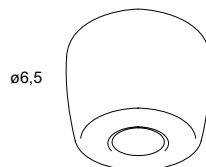

Set Canopy

Perla

Decentralizing canopy made out of steel, dedicated to Perla fitting.

INDOOR USE ONLY

Product Name (code)	Set Canopy (825)	Polished Aluminium
Packaging	0,002m³ - 0,18Kg