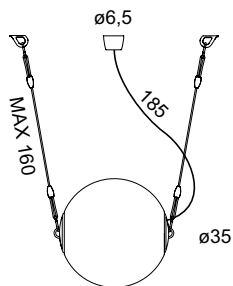

## Perla 35

Ettore Cimini, Walter Monici, 2009

A suspended light fitting for diffused illumination, made of die-cast aluminium with a diffuser of blown glass, available in 2 sizes and powers. Possibility of cascaded installations since you can electrically connect several fittings to the same power connection. Possibility of vertical and horizontal adjustments by means of ropes and other accessories of simple use.

<b>TECHNICAL DATAS</b>	Product Name (code)	<b>Perla 35 (800)</b>
	Certificates	<b>CE</b>
	Norms	<b>EN 60-598-1 (CEI 34-21)</b>
	Light sources	<b>MAX 150W HAL - 30W FL EL - E27/E26 (not included)</b>
	Available	<b>230V (Europe) - 120V (USA - Japan) - 240V (UK)</b>
	Insulation Class	<b>I</b>
	Protection Class	<b>IP20</b>
Packaging	<b>0,083m<sup>3</sup> - 5,4Kg</b>	

## Perla 28

Ettore Cimini, Walter Monici, 2009

A suspended light fitting for diffused illumination, made of die-cast aluminium with a diffuser of blown glass, available in 2 sizes and powers. Possibility of cascaded installations since you can electrically connect several fittings to the same power connection. Possibility of vertical and horizontal adjustments by means of ropes and other accessories of simple use.

<b>TECHNICAL DATAS</b>	Product Name (code)	<b>Perla 28 (810)</b>
	Certificates	<b>CE</b>
	Norms	<b>EN 60-598-1 (CEI 34-21)</b>
	Light sources	<b>MAX 100W HAL - 21W FL EL - E27/E26 (not included)</b>
	Available	<b>230V (Europe) - 120V (USA - Japan) - 240V (UK)</b>
	Insulation Class	<b>I</b>
	Protection Class	<b>IP20</b>
	Packaging	<b>0,05m<sup>3</sup> - 4,1Kg</b>