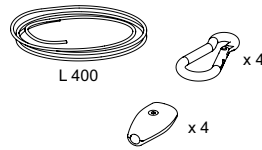

Set Ropes

Perla

High performance ropes in polyester, die-cast shells and carabiners made out of stainless steel, dedicated to Perla fitting.

Product Name (code)	Set Ropes (820)	Polished Aluminium
Packaging	0,005m³ - 0,34Kg