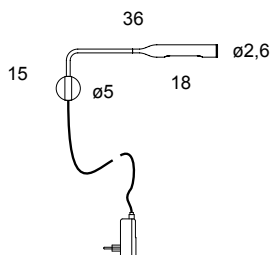

Flo Wall

Foster+Partners, 2013

LED wall lamp, in varnish coated aluminium and steel.
Head rotates by 300°, arm pivots by 90°+ 90°.
3W-LED which you can switch on with one click for full light intensity, with two clicks for half light intensity.
The maximum energy absorption is 5W.

TECHNICAL DATAS	Product Name (code)	Flo Wall (975)
	Certificates	
	Norms	EN 60-598-1 (CEI 34-21)
	Light sources	1 x 3W-LED [3000K • 250 lm]
	Available	230V (Europe) - 120V (USA - Japan) - 240V (UK) <i>(fittings come with appropriate plug feeder)</i>
	Insulation Class	III
	Protection Class	IP20
	Packaging	0,012m³ - 1,15Kg

Flo Wall M

Foster + Partners, 2013

LED wall lamp, in varnish coated aluminium and steel.
Head rotates by 300°, arm pivots by 90°+ 90°.
3W-LED which you can switch on with one click for full light intensity, with two clicks for half light intensity.
The maximum energy absorption is 5W.
Without feeder.

TECHNICAL DATAS	Product Name (code)	Flo Wall M (976)
	Certificates	
	Norms	EN 60-598-1 (CEI 34-21)
	Light sources	1 x 3W-LED [3000K • 250 lm]
	Available	230V (Europe) - 120V (USA - Japan) - 240V (UK) <i>24VDC feeded light source: AC/DC converter (not included) is required</i>
	Insulation Class	III
	Protection Class	IP20
	Packaging	0,012m³ - 1,1Kg