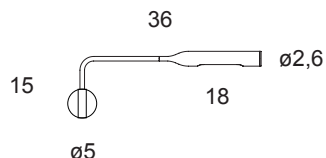

Flo Wall

Foster+Partners, 2013

LED wall lamp, in varnish coated aluminium and steel.
Head rotates by 300°, arm pivots by 90°+ 90°.
3W-LED which you can switch on with one click for full light intensity, with two clicks for half light intensity.
The maximum energy absorption is 5W.

TECHNICAL DATAS	Product Name (code)	Flo Wall (975)
	Certificates	
	Norms	EN 60-598-1 (CEI 34-21)
	Light sources	1 x 3W-LED [3000K • 250 lm]
	Available	230V (Europe) - 120V (USA - Japan) - 240V (UK) <i>(fittings come with appropriate plug feeder)</i>
	Insulation Class	III
	Protection Class	IP20
	Packaging	0,012m³ - 1,15Kg

Flo Wall M

Foster + Partners, 2013

LED wall lamp, in varnish coated aluminium and steel.
Head rotates by 300°, arm pivots by 90°+ 90°.
3W-LED which you can switch on with one click for full light intensity, with two clicks for half light intensity.
The maximum energy absorption is 5W.
Without feeder.