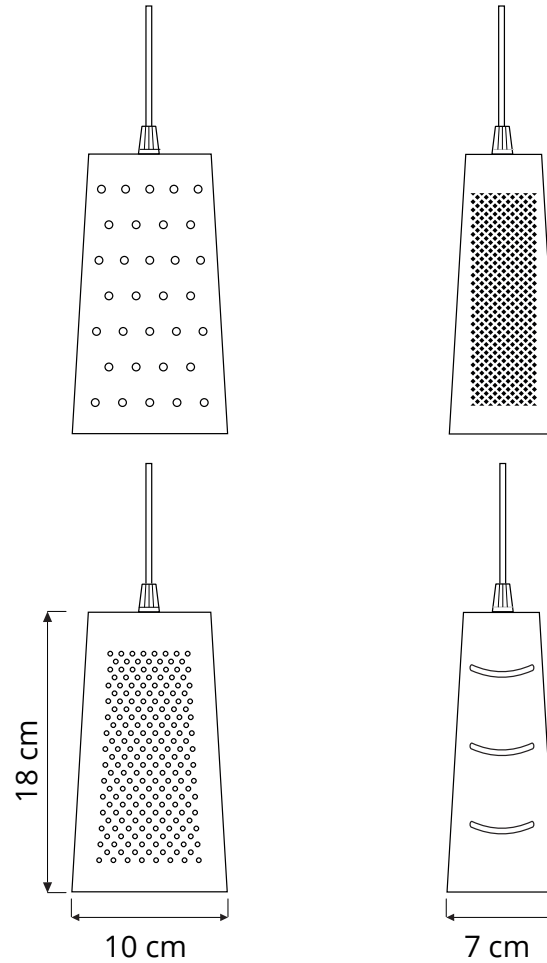

CACIO&PEPE S

PENDANT

Cacio&Pepe S (7x10x18 cm) max 8W | E14 (230V) - E12 (120V)
LED bulbs compatible | rec. LED 6W

Led color temperature recommended:
neutral white 4200 °K / warm white 2700 °K

MATERIALS

Laprene

CANOPY COLOR

-  yellow
-  blue
-  red
-  white
-  grey
-  neutral

CABLE COLOR

-  transparent
-  white
-  red
-  yellow
-  blue
-  orange fluo
-  gold
-  white/black
-  white/red

INCLUDES 250 CM CORD AND LAPRENE (RUBBER) CEILING CANOPY.
BULBS ARE NOT INCLUDED.