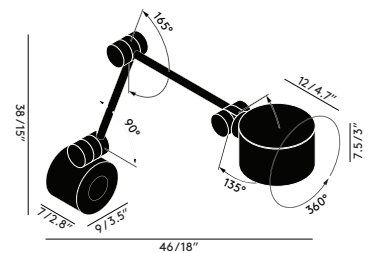

BOOM

NEW

BOOM WALL LIGHT BLACK EU

Product BMWL01BLKEU
Type Wall light
Material Aluminium
Colour ● Black
Bulb Spec E14 7W (max). Bulb not included.
Cable Spec 250cm / 98.4in black braided cable. Cable is detachable.

Packaging (m)	H	W	D	Weight (kg)
	0.15	0.19	0.46	5

Product Weight 7.3 (kg)

Process CNC machined, cast iron base weight, injection moulded nylon washers.

Year of Design 2016

Bulb Spec UK/EU certified

Wall Fixings Fixings not included.