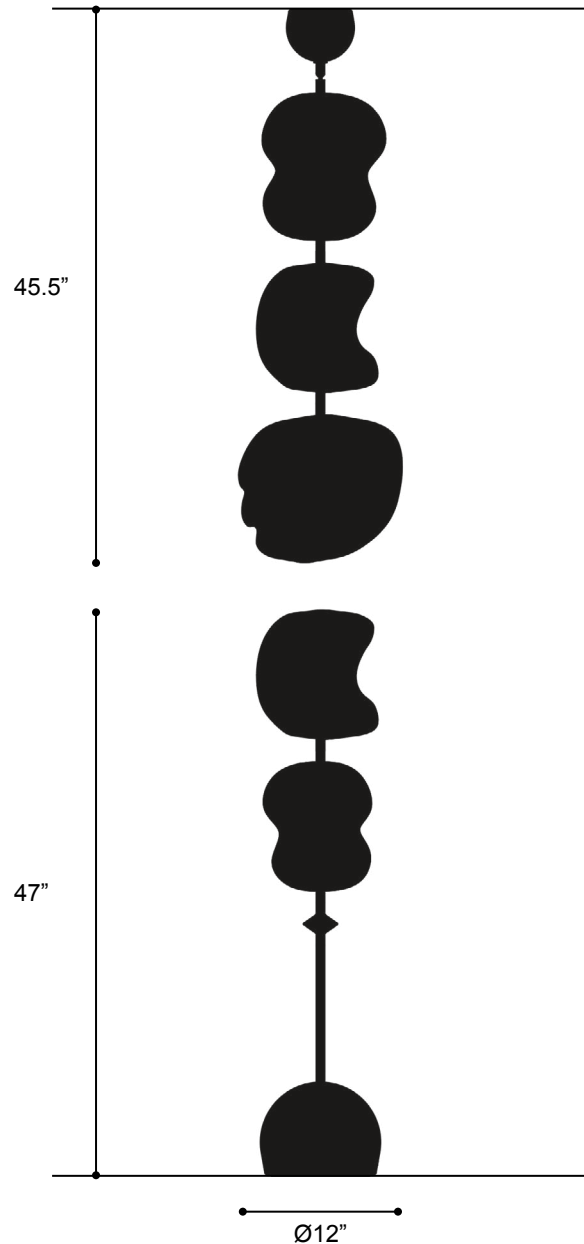

Totemic FtC 5(1)

Totemic Pendant: 3(0)

Sage 12, Moon 10.5, August 12

+

Totemic Standing: 2(1)

Moon 10.5, Sage 10.5, & 1 Diamond

Treating lighting as jewelry for space, **Totemic** stacks luminous forms into a vertical architectural composition.

Natural colored Hanji paper shades with sterling silver-leafed stem

Sterling silver leaf diamond bead

Totemic Pendant: 3(0)

Sage 12, Moon 10.5, August 12

+

Totemic Standing: 2(1)

Moon 10.5, Sage 10.5, & 1 Diamond

Metal	22K Gold Leaf Sterling Silver Leaf Moon Gold Leaf Custom finishes upon request
Shades	Natural colored Hanji Paper Hanji Paper with Rose Watercolor Hanji Paper custom Watercolor
Dimensions	PEN: Ø12" x 45.5"H (Ø30.8cm x 115.6cmH) ST: Ø12" x 47" (Ø30.8cm x 119.4cmH) 96"H shown, custom configurations available
Weight	PEN: approximately 10lbs (4.5kg) ST: approximately 13lbs (6kg)
Lamping	PEN: (5) 3w e12 base LED ST: (2) 3w e12 base LED 2700k 120 - 240 Volts 1,400 Lumens (Combined) UL listed Dimmable Bulbs Included (US Only)
Comments	For indoor use only 8-10 week lead time typical Customizable sizes and configurations
Cost	List and trade pricing are on request