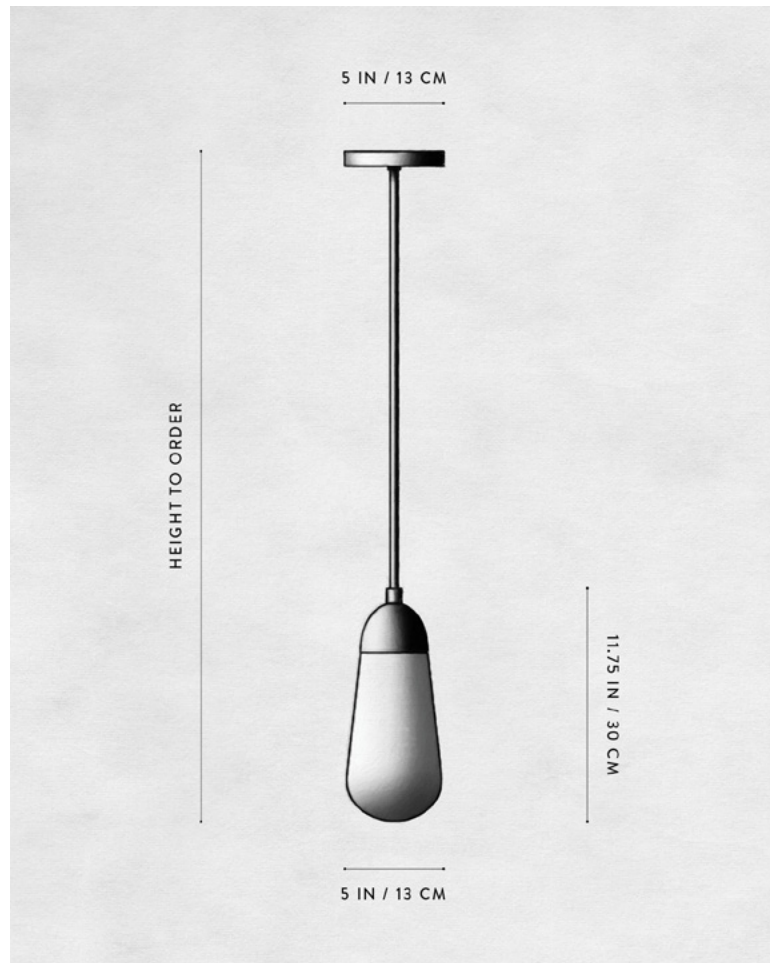

A P P A R A T U S

LARIAT : PENDANT SMALL

DIMENSIONS	Ø 5 IN Ø 13 CM HEIGHT TO ORDER APPROX. 5 LBS / 2 KG
WEIGHT	
PRICE	FROM £2950
MINIMUM HEIGHT INCLUDES ADD HEIGHT	16 IN 85 IN £10 / IN
VOLTAGE	120-240 UL / CE
LAMPING BULB INCLUDED	MAX 40W 3W DIMMABLE LED BULB 210 LUMENS 2200K 120V : E26 LURRA : TINTED 240V : E27 LURRA : TINTED
BULB LIFE	30,000 HOURS
DEPOSIT BALANCE LEAD TIME	50% UPON ORDER DUE PRIOR TO SHIPPING PLEASE REFER TO WEBSITE

FINISHED AND ASSEMBLED BY HAND IN NY
DOMESTIC AND IMPORTED COMPONENTS