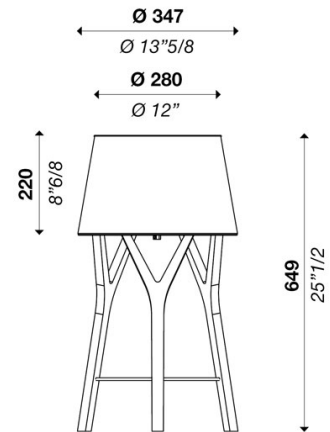

## Technical drawing

Size ref. image mm - inch

Technical data	
Light source	LED bulb
Circuit structure	LED bulb
Light emission direction	diffused
Power	1x MAX 20W E27
Source lumens	-
Source efficacy	-
Energy class	A
Delivered lumens	-
Secondary	-
Colour temperature	-
Colour rendering index	-
Standard Deviation of Colour Matching	-
Safety class	II
Degree of protection	IP 20
Direct mounting on normally flammable surfaces	●
Operating temperature	+10° / +40°
CE	●
UL	○

Optional	
Emergency mode	○
Motion sensor	○
Directional	○

Packing	
Net weight	
Packaging 1	L510 x W420 x H720 mm / 5.5 kg
Packaging 2	
Packaging 3	
Packaging 4	
Packaging 5	

Structure	
Material	wood
Finish	canaletto walnut / variants page 2