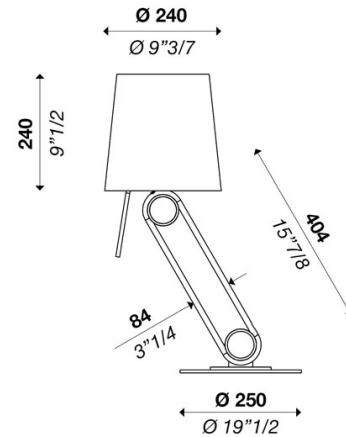

MECANO T600 DIMMER 220V

ver. 20200404_Rev_0

year: 2014
code: 1550401E76603
type: table lamp
application: indoor

Technical drawing
Size ref. image mm - inch

Technical data

Light source	LED bulb
Circuit structure	LED bulb
Light emission direction	diffused
Power	1x MAX 20W E27
Source lumens	-
Source efficacy	-
Energy class	A
Delivered lumens	-
Secondary	-
Colour temperature	-
Colour rendering index	-
Standard Deviation of Colour Matching	-
Safety class	I
Degree of protection	IP 20
Direct mounting on normally flammable surfaces	●
Operating temperature	+10° / +40°
CE	●
UL	○

Optional

Emergency mode	○
Motion sensor	○
Directional	●

Packing

Net weight	
Packaging 1	
Packaging 2	
Packaging 3	
Packaging 4	
Packaging 5	

Structure

Material	steel
Finish	gunmetal

Diffuser

Material	
Finish	

Lampshade

Material	fabric + polycarbonate
Finish	black outside / white inside variants

page 2

Electronics / Driver

Included	No
Quantity	
Voltage	220-240V 50/60 Hz

Dimmable

Hanging cables

Stainless steel cables standard length (custom available)	○
Electric cable standard length (custom available)	-