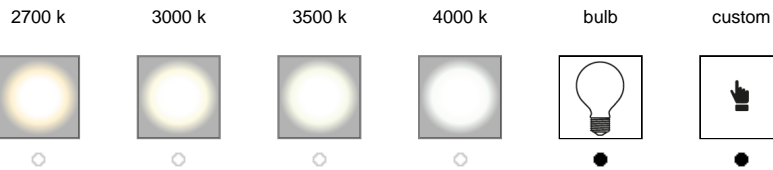

MECANO T600 DIMMER 220V

ver. 20200404_Rev_0

year: **2014**
code: **1550401E76603**
type: **table lamp**
application: **indoor**

Available variants

Colour temperature