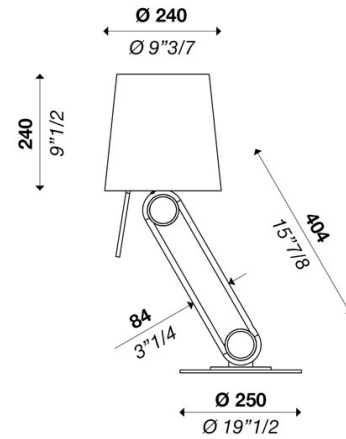

MECANO T600 ON-OFF 220V

ver. 20200404_Rev_0

year: 2014
code: 1550401E06603
type: table lamp
application: indoor

Technical drawing

Size ref. image mm - inch

| Technical data | |
|--|----------------|
| Light source | LED bulb |
| Circuit structure | LED bulb |
| Light emission direction | diffused |
| Power | 1x MAX 20W E27 |
| Source lumens | - |
| Source efficacy | - |
| Energy class | A |
| Delivered lumens | - |
| Secondary | - |
| Colour temperature | - |
| Colour rendering index | - |
| Standard Deviation of Colour Matching | - |
| Safety class | I |
| Degree of protection | IP 20 |
| Direct mounting on normally flammable surfaces | ● |
| Operating temperature | +10° / +40° |
| CE | ● |
| UL | ○ |