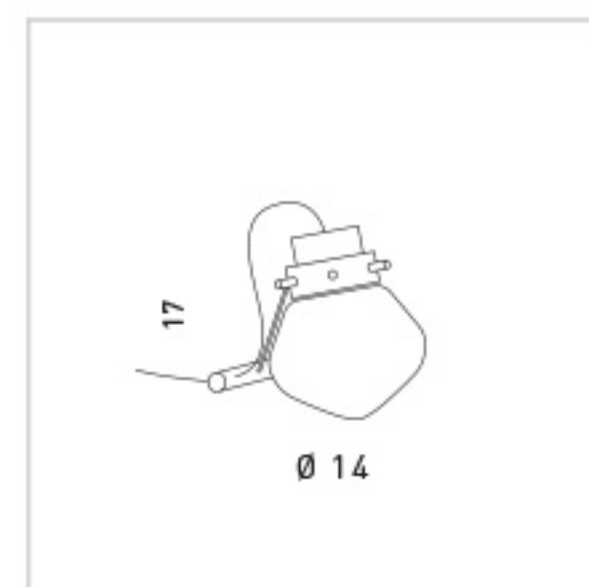

LIGHT HEART

ORIANO FAVARETTO

SP 7/295
1 x 5,5W LED
CE IP20

SP 8/295
6 x 5,5W LED
CE IP20

LP 6/295
1 x 5,5W LED
CE IP20

LT 1/295
1 x 5,5W LED
CE IP20

KIT SP/295
2 supporti e cavo per sospensione
Lunghezza massima 5 m.
2 supports and cable length
max 5 mt.