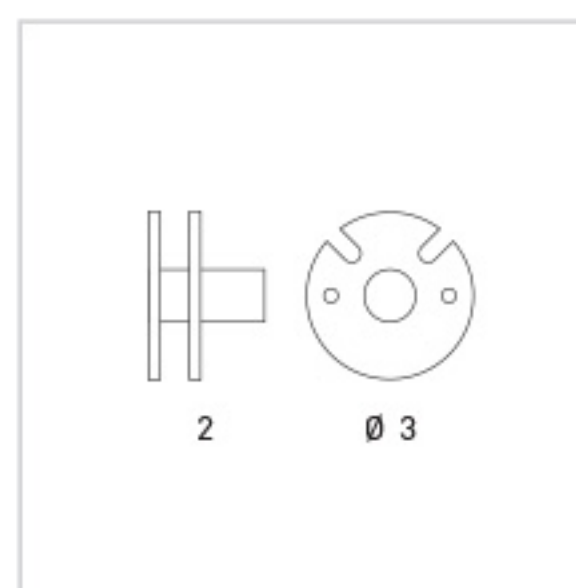

LIGHT HEART

ORIANO FAVARETTO

SP 7/295
1 x 5,5W LED
CE IP20

SP 8/295
6 x 5,5W LED
CE IP20

LP 6/295
1 x 5,5W LED
CE IP20

LT 1/295
1 x 5,5W LED
CE IP20

KIT SP/295
2 supporti e cavo per sospensione
Lunghezza massima 5 m.
2 supports and cable length
max 5 mt.