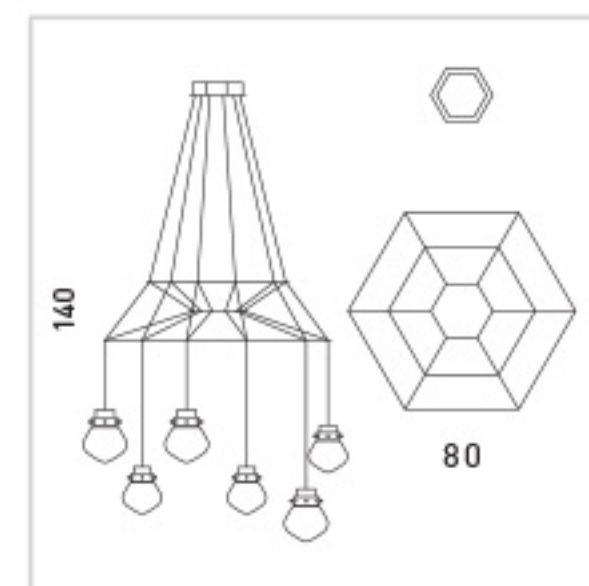

LIGHT HEART

ORIANO FAVARETTO

SP 7/295
1 x 5,5W LED
CE IP20

SP 8/295
6 x 5,5W LED
CE IP20

LP 6/295
1 x 5,5W LED
CE IP20

LT 1/295
1 x 5,5W LED
CE IP20

KIT SP/295
2 supporti e cavo per sospensione
Lunghezza massima 5 m.
2 supports and cable length
max 5 mt.