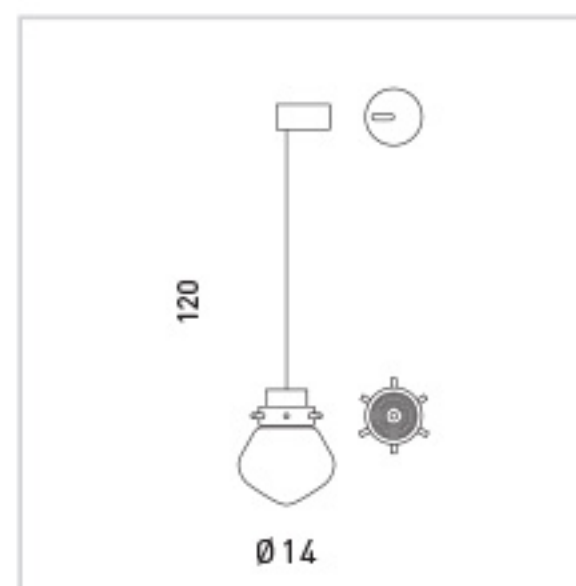

LIGHT HEART

ORIANO FAVARETTO

SP 7/295
1 x 5,5W LED
CE IP20

SP 8/295
6 x 5,5W LED
CE IP20

LP 6/295
1 x 5,5W LED
CE IP20

LT 1/295
1 x 5,5W LED
CE IP20

KIT SP/295
2 supporti e cavo per sospensione
Lunghezza massima 5 m.
2 supports and cable length
max 5 mt.