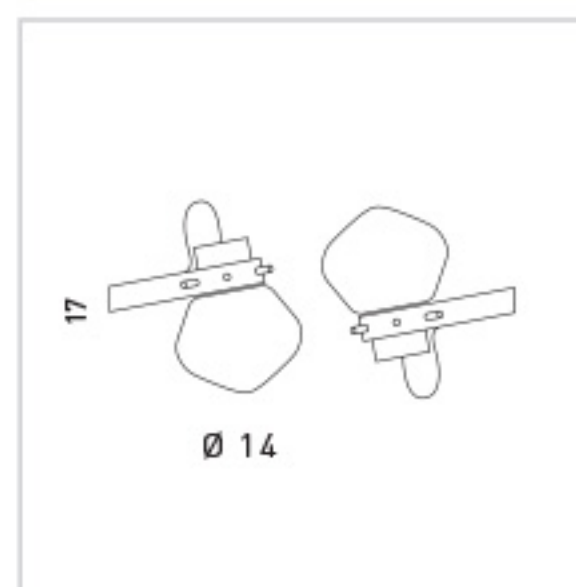

LIGHT HEART

ORIANO FAVARETTO

SP 7/295
1 x 5,5W LED
CE IP20

SP 8/295
6 x 5,5W LED
CE IP20

LP 6/295
1 x 5,5W LED
CE IP20

LT 1/295
1 x 5,5W LED
CE IP20

KIT SP/295
2 supporti e cavo per sospensione
Lunghezza massima 5 m.
2 supports and cable length
max 5 mt.